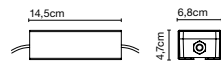

Dimmer Casambi IP65

ABS case with powder-coated aluminum trim. Bluetooth smart wireless trailing edge dimmer that adjusts light intensity or switches the lamp ON/OFF. Available in Android or iOS with the app Casambi.

Soho 38 P

LED SMD 11,5W 700mA
2700K CRI90
Light Source 1066lm
(included)

Black electrical cord.

* DALI / DSI

Shade in rotary moulded polyethylene. Methacrylate opal diffuser. Metal support lacquered in black with stainless anti-oxidant cataphoresis treatment for outdoor.

- Sand
- Sky blue

IP44

Dimmable*

- [Download](#) Assembly Instructions
- [Download](#) Photometric Data
- [Download](#) 2D
- [Download](#) 3D
- [Download](#) Energy label