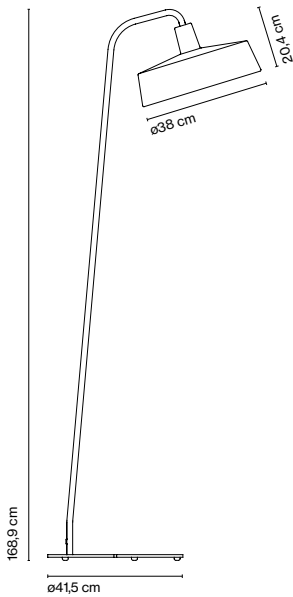

Soho 38 P

Dimmer Casambi IP65

ABS case with powder-coated aluminum trim. Bluetooth smart wireless trailing edge dimmer that adjusts light intensity or switches the lamp ON/OFF. Available in Android or iOS with the app Casambi.

Soho 38 P

LED SMD 11,5W 700mA
2700K CRI90
Light Source 1066lm
(included)

Black electrical cord.

* DALI / DSI

Shade in rotary moulded polyethylene. Methacrylate opal diffuser. Metal support lacquered in black with stainless anti-oxidant cataphoresis treatment for outdoor.

- Sand
- Sky blue

IP44

Dimmable*

- [Download](#) Assembly Instructions
- [Download](#) Photometric Data
- [Download](#) 2D
- [Download](#) 3D
- [Download](#) Energy label