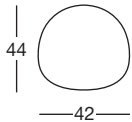

Art. 1500

Imballo Packing	2 pezzi 2 pieces
Peso unitario Unit weight	Kg 0,500
Misure imballo Packing sizes	49x40,5x12 cm

VELLUTINO / VELVET

01
cammello
camel

03
magenta
magenta

COTONE PANAMA / PANAMA COTTON

Cuscino per poltrone Natural Drop, Natural Giulia, Drop e Giulia. / Cushion for Natural Drop, Natural Giulia, Drop and Giulia.

Art. 1506

Imballo Packing	2 pezzi 2 pieces
Peso unitario Unit weight	Kg 0,260
Misure imballo Packing sizes	46x44x6 cm