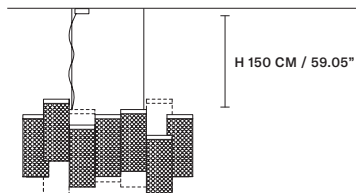

STANDARD CABLES FOR ALL SUSPENSIONS