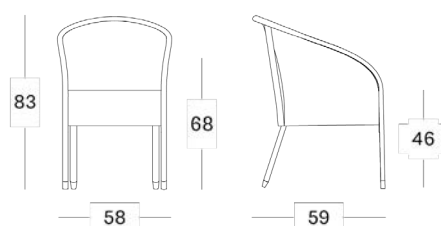

- All Lloyd Loom colours
- Any RAL-colour

Cushion thickness:

- 4 cm
- Cushion with piping.

Cushion code:

- C*003
* = cat. B/C/D/G/COM

About

Chester is one of those timeless design classics: soft lines, amazing seating comfort and a focus on the elegant Lloyd Loom material. Available in all Lloyd Loom colours and any RAL colour.

Dimensions

Product

- Chester dining chair (DC103)

Materials

- Lloyd Loom weave
- Rattan

Colours

- All Lloyd Loom colours
- Any RAL-colour

Cushion thickness: