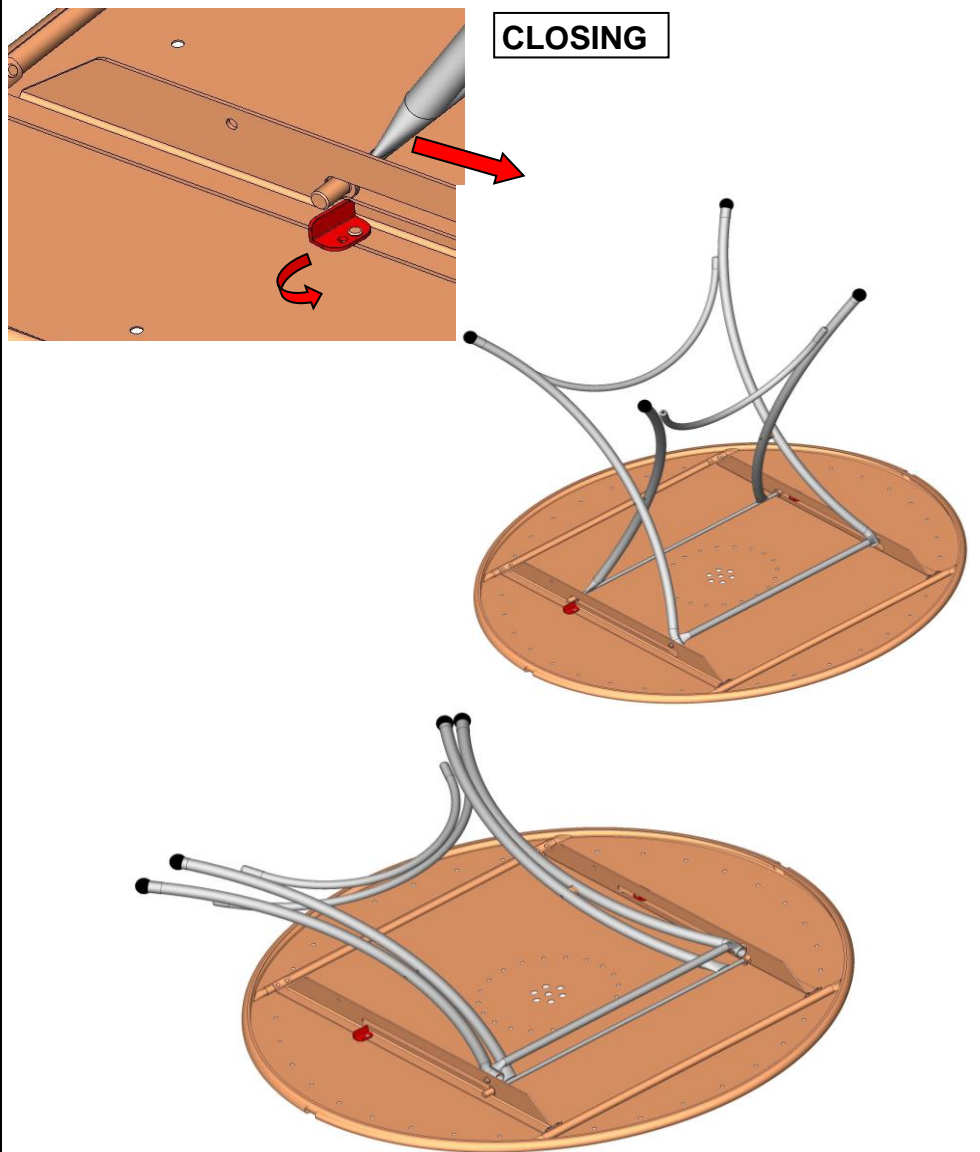

CLOSING

EMU Group S.p.A.
06055 Marsciano (Perugia) - ITALY - Tel.075.874021 - Fax.075.8743903
e.mail: info@emu.it - www.emu.it

ASSEMBLY INSTRUCTION

PIGALLE 904

IST.373