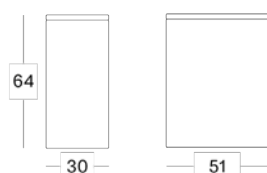

Materials & care

- Wood frame with Lloyd Loom upholstery.
- Available with nylon or felt glides.
- Clean with a moist towel and some natural soap.

Available colours

Dimensions

Kubo laundry basket

Recto case