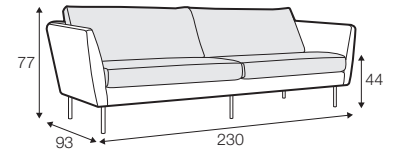

LUX lux

CLS classic

FC fixed

LCV loose with velcro

modular system

footstool 82x51

loveseat

2 seater

3 seater

set 1 right / or left
loveseat left / or right
+ chaiselongue wide right / or left

set 2 right / or left
2 seater left / or right + divan right / or left

modular system

elements of the modular system

loveseat left / or right

2 seater left / or right

3 seater left / or right

chaiselongue wide right / or left

divan right / or left

corner 90°

extra dimensions

depth of seat