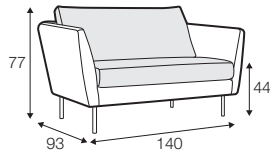

LUX lux

CLS classic

FC fixed

LCV loose with velcro

modular system

footstool 82x51

loveseat

2 seater

3 seater

set 1 right / or left
loveseat left / or right
+ chaiselongue wide right / or left

set 2 right / or left
2 seater left / or right + divan right / or left

modular system

elements of the modular system

loveseat left / or right

2 seater left / or right

3 seater left / or right

chaiselongue wide right / or left

divan right / or left

corner 90°

extra dimensions

depth of seat