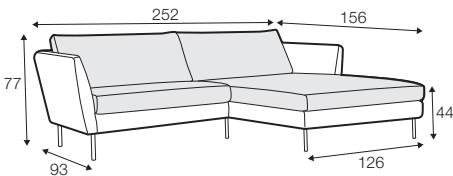

LUX lux

CLS classic

FC fixed

LCV loose with velcro

modular system

footstool 82x51

loveseat

2 seater

3 seater

set 1 right / or left
loveseat left / or right
+ chaiselongue wide right / or left

set 2 right / or left
2 seater left / or right + divan right / or left

modular system

elements of the modular system

loveseat left / or right

2 seater left / or right

3 seater left / or right

chaiselongue wide right / or left

divan right / or left

corner 90°

extra dimensions

depth of seat