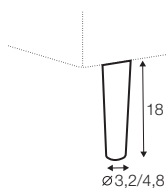

loveseat left / or right

2 seater left / or right

3 seater left / or right

chaiselongue wide right / or left

divan right / or left

corner 90°

extra dimensions

depth of seat

accessories

cushion
45x30

cushion
55x55

headrest L-65

headrest L-85

legs

no. 141
wood

no. 177
metal chrome,
painted black
or grey