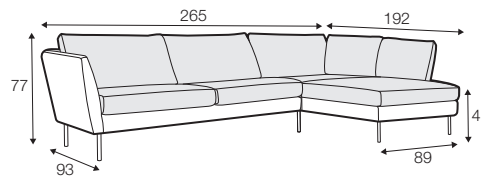

LUX lux

CLS classic

FC fixed

LCV loose with velcro

modular system

footstool 82x51

loveseat

2 seater

3 seater

set 1 right / or left
loveseat left / or right
+ chaiselongue wide right / or left

set 2 right / or left
2 seater left / or right + divan right / or left

modular system

elements of the modular system

loveseat left / or right

2 seater left / or right

3 seater left / or right

chaiselongue wide right / or left

divan right / or left

corner 90°

extra dimensions

depth of seat