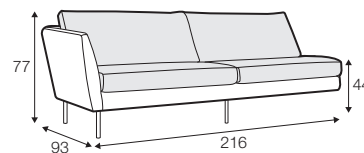

LUX lux

CLS classic

FC fixed

LCV loose with velcro

modular system

footstool 82x51

loveseat

2 seater

3 seater

set 1 right / or left
loveseat left / or right
+ chaiselongue wide right / or left

set 2 right / or left
2 seater left / or right + divan right / or left

modular system

elements of the modular system

loveseat left / or right

2 seater left / or right

3 seater left / or right

chaiselongue wide right / or left

divan right / or left

corner 90°

extra dimensions

depth of seat