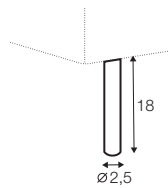

loveseat left / or right

2 seater left / or right

3 seater left / or right

chaiselongue wide right / or left

divan right / or left

corner 90°

extra dimensions

depth of seat

accessories

cushion
45x30

cushion
55x55

headrest L-65

headrest L-85

legs

no. 141
wood

no. 177
metal chrome,
painted black
or grey