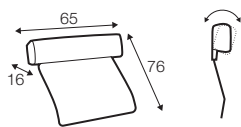

loveseat left / or right

2 seater left / or right

3 seater left / or right

chaiselongue wide right / or left

divan right / or left

corner 90°

extra dimensions

depth of seat

accessories

cushion
45x30

cushion
55x55

headrest L-65

headrest L-85

legs

no. 141
wood

no. 177
metal chrome,
painted black
or grey