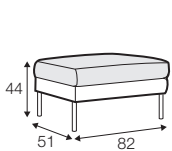

LUX lux

CLS classic

FC fixed

LCV loose with velcro

modular system

footstool 82x51

loveseat

2 seater

3 seater

set 1 right / or left
loveseat left / or right
+ chaiselongue wide right / or left

set 2 right / or left
2 seater left / or right + divan right / or left

modular system

elements of the modular system

loveseat left / or right

2 seater left / or right

3 seater left / or right

chaiselongue wide right / or left

divan right / or left

corner 90°

extra dimensions

depth of seat