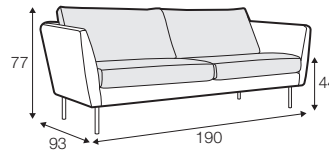

LUX lux

CLS classic

FC fixed

LCV loose with velcro

modular system

footstool 82x51

loveseat

2 seater

3 seater

set 1 right / or left
loveseat left / or right
+ chaiselongue wide right / or left

set 2 right / or left
2 seater left / or right + divan right / or left

modular system

elements of the modular system

loveseat left / or right

2 seater left / or right

3 seater left / or right

chaiselongue wide right / or left

divan right / or left

corner 90°

extra dimensions

depth of seat