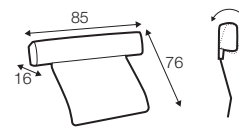

loveseat left / or right

2 seater left / or right

3 seater left / or right

chaiselongue wide right / or left

divan right / or left

corner 90°

extra dimensions

depth of seat

accessories

cushion
45x30

cushion
55x55

headrest L-65

headrest L-85

legs

no. 141
wood

no. 177
metal chrome,
painted black
or grey