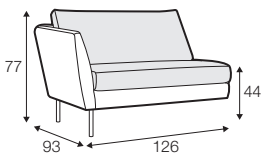

LUX lux

CLS classic

FC fixed

LCV loose with velcro

modular system

footstool 82x51

loveseat

2 seater

3 seater

set 1 right / or left
loveseat left / or right
+ chaiselongue wide right / or left

set 2 right / or left
2 seater left / or right + divan right / or left

modular system

elements of the modular system

loveseat left / or right

2 seater left / or right

3 seater left / or right

chaiselongue wide right / or left

divan right / or left

corner 90°

extra dimensions

depth of seat