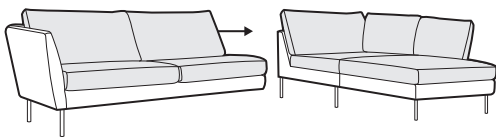

Betty

SITS

Betty

UPHOLSTERY

COMFORTS

COVERS

SPECIAL

fabric

LUX lux

CLS classic

FC fixed

LCV loose with velcro

modular system

footstool 82x51

loveseat

2 seater

3 seater

set 1 right / or left
loveseat left / or right
+ chaiselongue wide right / or left

set 2 right / or left
2 seater left / or right + divan right / or left

modular system

elements of the modular system

loveseat left / or right

2 seater left / or right

3 seater left / or right

chaiselongue wide right / or left

divan right / or left

corner 90°

extra dimensions

depth of seat