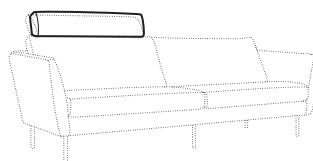

Betty

SITS

Betty

UPHOLSTERY

COMFORTS

COVERS

SPECIAL

fabric

3 seater

set 1 right / or left
loveseat left / or right
+ chaiselongue wide right / or left

set 2 right / or left
2 seater left / or right + divan right / or left

modular system

elements of the modular system

loveseat left / or right

2 seater left / or right

3 seater left / or right

chaiselongue wide right / or left

divan right / or left

corner 90°

extra dimensions

depth of seat

accessories

cushion
45x30

cushion
55x55

headrest L-65

headrest L-85

legs

no. 141
wood

no. 177
metal chrome,
painted black
or grey