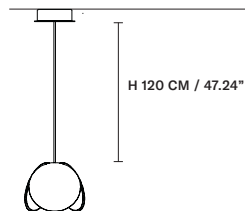

G14 Ottone brunito
Burnished brass

STANDARD CABLES FOR ALL SUSPENSIONS

TIMEO S120

Ø 21 cm / 8.26"
H 17 cm / 6.69"

INTEGRATED LED LIGHTING

LED 4 W CRI>90
3000 K - 460 NOMINAL LM
DIMM NO

TIMEO A

L 21 cm / 8.26"
 SP 19 cm / 7.48"
 H 20 cm / 7.87"

TIMEO C5 LN 125 

L	125 cm / 49.21"
SP	20 cm / 7.87"
H MAX	140 cm / 55.11"
INTEGRATED LED LIGHTING	
LED	20 W CRI>90 3000 K - 2300 NOMINAL LM
DIMM	1-10V + DALI + PUSH

TIMEO C7 LN 175 

L	175 cm / 68.89"
SP	20 cm / 7.87"
H MAX	140 cm / 55.11"
INTEGRATED LED LIGHTING	
LED	28 W CRI>90 3000 K - 3150 NOMINAL LM
DIMM	1-10V + DALI + PUSH

TIMEO C3 RD 40 

ø	40 cm / 15.74"
H MAX	140 cm / 55.11"
INTEGRATED LED LIGHTING	
LED	12 W CRI>90 3000 K - 1350 NOMINAL LM
DIMM	1-10V + PUSH

TIMEO C5 RD 60 

ø	60 cm / 23.62"
H MAX	140 cm / 55.11"
INTEGRATED LED LIGHTING	
LED	20 W CRI>90 3000 K - 2300 NOMINAL LM
DIMM	1-10V + DALI + PUSH

TIMEO C7 RD 80 

ø	80 cm / 31.49"
H MAX	140 cm / 55.11"
INTEGRATED LED LIGHTING	
LED	28 W CRI>90 3000 K - 3150 NOMINAL LM
DIMM	1-10V + DALI + PUSH

 : for the US market, refer to the relevant price list.