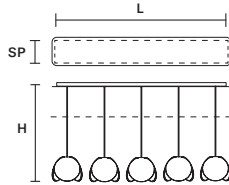

∅ 35 cm / 13.81"
 H 160 cm / 62.99"

INTEGRATED LED LIGHTING

LED 9 W CRI>90
 3000 K - 1458 NOMINAL LM
 DIMM OWN BUTTON

: for the US market, refer to the relevant price list.

TIMEO C3 LN 75 

L	75 cm / 29.52"
SP	20 cm / 7.87"
H MAX	140 cm / 55.11"
INTEGRATED LED LIGHTING	
LED	12 W CRI>90 3000 K - 1350 NOMINAL LM
DIMM	1-10V + PUSH

TIMEO C5 LN 125 

L	125 cm / 49.21"
SP	20 cm / 7.87"
H MAX	140 cm / 55.11"
INTEGRATED LED LIGHTING	
LED	20 W CRI>90 3000 K - 2300 NOMINAL LM
DIMM	1-10V + DALI + PUSH

TIMEO C7 LN 175 

L	175 cm / 68.89"
SP	20 cm / 7.87"
H MAX	140 cm / 55.11"
INTEGRATED LED LIGHTING	
LED	28 W CRI>90 3000 K - 3150 NOMINAL LM
DIMM	1-10V + DALI + PUSH