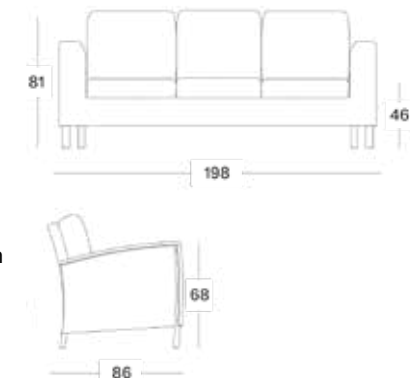

**SAFI LOUNGE SOFA 3S**

-

Materials

Powder coated aluminium
Polyethylene fibre

Colours

Old lace

Cushions

Seat: 12 cm Quick Dry foam
Back: polyester fibre
Fabrics: see page 98