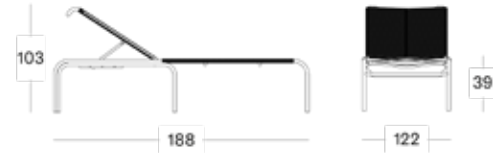

Loop dining chair, lounge chair & side table