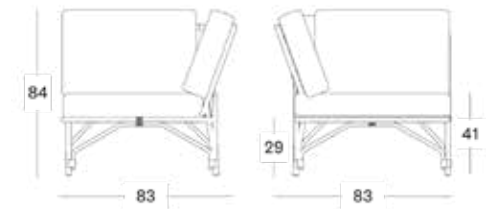

LUCY COFFEE TABLE

-

Materials

Powder coated aluminium
Polyethylene fibre
Glass

Colours

Off white

Dimensions

75 x 75 cm