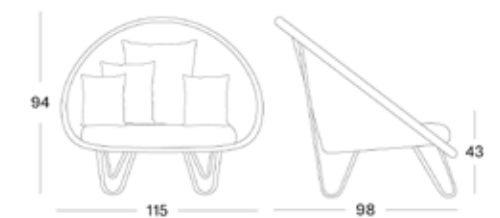

Bernard dining table
Lena dining chair teak base

GIPSY DINING CHAIR

Materials

Seat: aluminium and polyethylene wicker
Base: stainless steel 316 or galvanized powder coated steel

Colours

Base: black powder coated/
stainless steel
Seat: Old lace/Mocca/Black

Cushion

2 cm High Resilience foam
Fabrics: see page 98

GIPSY COCOON

Materials

Seat: aluminium and polyethylene wicker
Base: stainless steel 316 or galvanized powder coated steel

Colours

Base: black powder coated/
stainless steel
Seat: Old lace/Mocca/Black

Cushion

8 cm Quick Dry foam
Fabrics: see page 98

GIPSY LOUNGE

Materials

Seat: aluminium and polyethylene wicker
Base: stainless steel 316 or galvanized powder coated steel

Colours

Base: black powder coated/
stainless steel
Seat: Old lace/Mocca/Black

Cushion

12 cm Quick Dry foam
Fabrics: see page 98