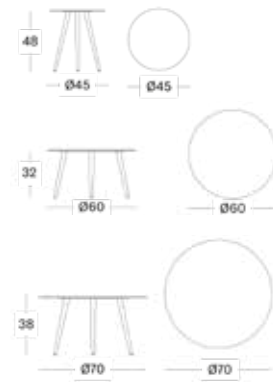

Leo dining chair

Photo & design by David Dalidec

LEO SIDE TABLE DIA 45 - 60 - 70

Materials
Powder coated aluminium

Colours
Lava

Dimensions
45 x 45 cm
60 x 60 cm
70 x 70 cm

LEO DINING TABLE 90

Materials
Powder coated aluminium
Teak top, untreated

Colours
Lava

Dimensions
90 x 90 cm

LEO DINING TABLE 180 - 240

Materials
Powder coated aluminium
Teak top, untreated

Colours
Lava

Dimensions
180 x 90 cm
240 x 100 cm

LEO DINING CHAIR

Materials
Powder coated aluminium
Acrylic rope