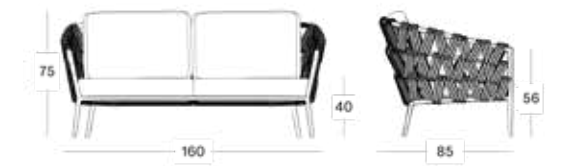

LEO SIDE TABLE DIA 45 - 60 - 70

Materials
Powder coated aluminium

Colours
Lava

Dimensions
45 x 45 cm
60 x 60 cm
70 x 70 cm

LEO DINING TABLE 90

Materials
Powder coated aluminium
Teak top, untreated

Colours
Lava

Dimensions
90 x 90 cm

LEO DINING TABLE 180 - 240

Materials
Powder coated aluminium
Teak top, untreated

Colours
Lava

Dimensions
180 x 90 cm
240 x 100 cm

LEO DINING CHAIR

Materials
Powder coated aluminium
Acrylic rope

Colours
Lava

Cushions
Seat: 4 cm Quick Dry foam
Back: polyester fibre
Fabrics: see page 98

LEO LOUNGE CHAIR

Materials
Powder coated aluminium
Acrylic rope

Colours
Lava

Cushions
Seat: 12 cm Quick Dry foam
Back: polyester fibre
Fabrics: see page 98

LEO LOUNGE SOFA

Materials
Powder coated aluminium
Acrylic rope

Colours
Lava

Cushions
Seat: 12 cm Quick Dry foam
Back: polyester fibre
Fabrics: see page 98