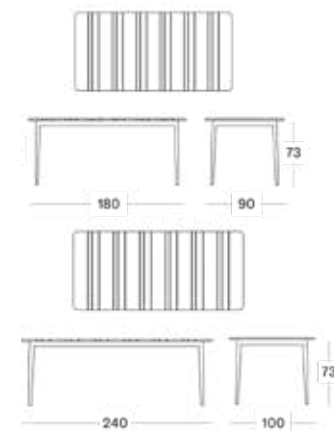

LIGHT MY TABLE
DESIGNED BY STUDIOMIE

Materials
Black powder coated galvanized steel
Leather details
LED lamps 2W

Dimensions
Adjustable 200 - 300cm
(For table tops up to 6 cm thick)