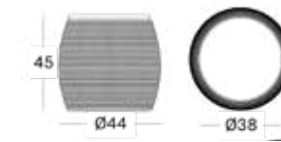

IVO SIDE TABLE

-

Materials

Powder coated aluminium
HDPE wicker
HPL

Colours

Black

IVO COFFEE TABLE DIA 77

-