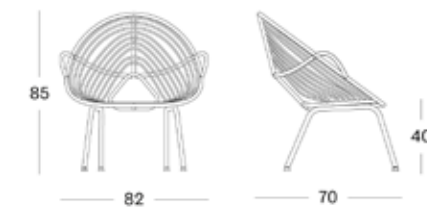

ROCCO LAZY CHAIR

Materials

Seat: powder coated aluminium & polyethylene wicker
 Base: powder coated galvanized steel

Colours

Black
 Camel

Cushion

4 cm High Resilience foam
 Fabrics: see page 98

ROXY DINING CHAIR