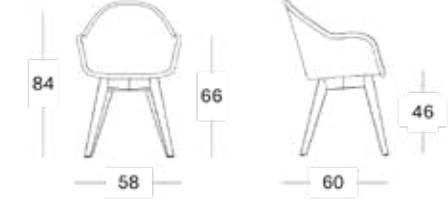

LENA DINING CHAIR STEEL A BASE

Materials
Seat: polyethylene wicker and aluminium
Base: black powder coated galvanized steel

Colours
Old lace
Mocca
Black