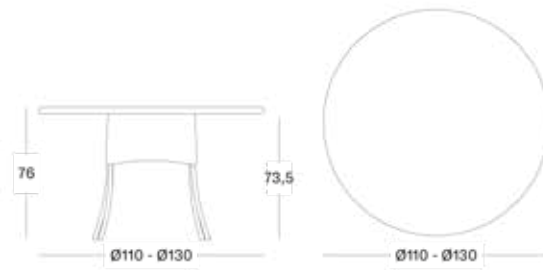

DOVILE DINING CHAIR

-

Materials

Powder coated aluminium
Treated Lloyd Loom weave

Colours

see page 98

Cushion

Seat: 4 cm High Resilience foam
Fabrics: see page 98

DOVILE LOUNGE CHAIR

-

Materials

Powder coated aluminium
Treated Lloyd Loom weave

Colours

see page 96

Cushions

Seat: 12 cm High Resilience foam
Back: polyester fibre
Fabrics: see page 98

NIMES TABLE DIA 110/130

-

Materials

Powder coated aluminium
Treated Lloyd Loom weave
Glass (optional)

Colours

see page 98

Dimensions

110 x 110 cm
130 x 130 cm

DOVILE LOUNGE SOFA 2S

-

Materials

Powder coated aluminium
Treated Lloyd Loom weave

Colours

see page 96

Cushions

Seat: 12 cm High Resilience foam
Back: polyester fibre
Fabrics: see page 98

DOVILE FOOTREST

-

Materials

Powder coated aluminium
Treated Lloyd Loom weave

Colours

see page 98

Cushion

Seat: 9 cm High Resilience foam
Fabrics: see page 98

DOVILE LOUNGE SOFA 3S

-

Materials

Powder coated aluminium
Treated Lloyd Loom weave

Colours

see page 96

Cushions

Seat: 12 cm High Resilience foam
Back: polyester fibre
Fabrics: see page 98