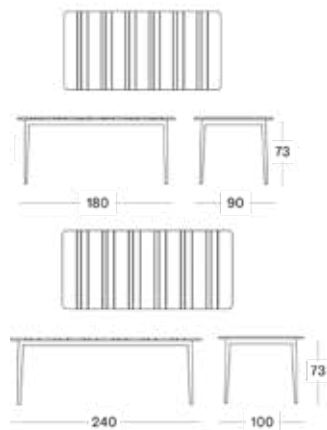

Leo dining chair

Photo & design by David Dalidec

LEO SIDE TABLE DIA 45 - 60 - 70

Materials
Powder coated aluminium

Colours
Lava

Dimensions
45 x 45 cm
60 x 60 cm
70 x 70 cm

LEO DINING TABLE 90

Materials
Powder coated aluminium
Teak top, untreated

Colours
Lava

Dimensions
90 x 90 cm

LEO DINING TABLE 180 - 240

Materials
Powder coated aluminium
Teak top, untreated

Colours
Lava

Dimensions
180 x 90 cm
240 x 100 cm

LEO DINING CHAIR

Materials
Powder coated aluminium
Acrylic rope