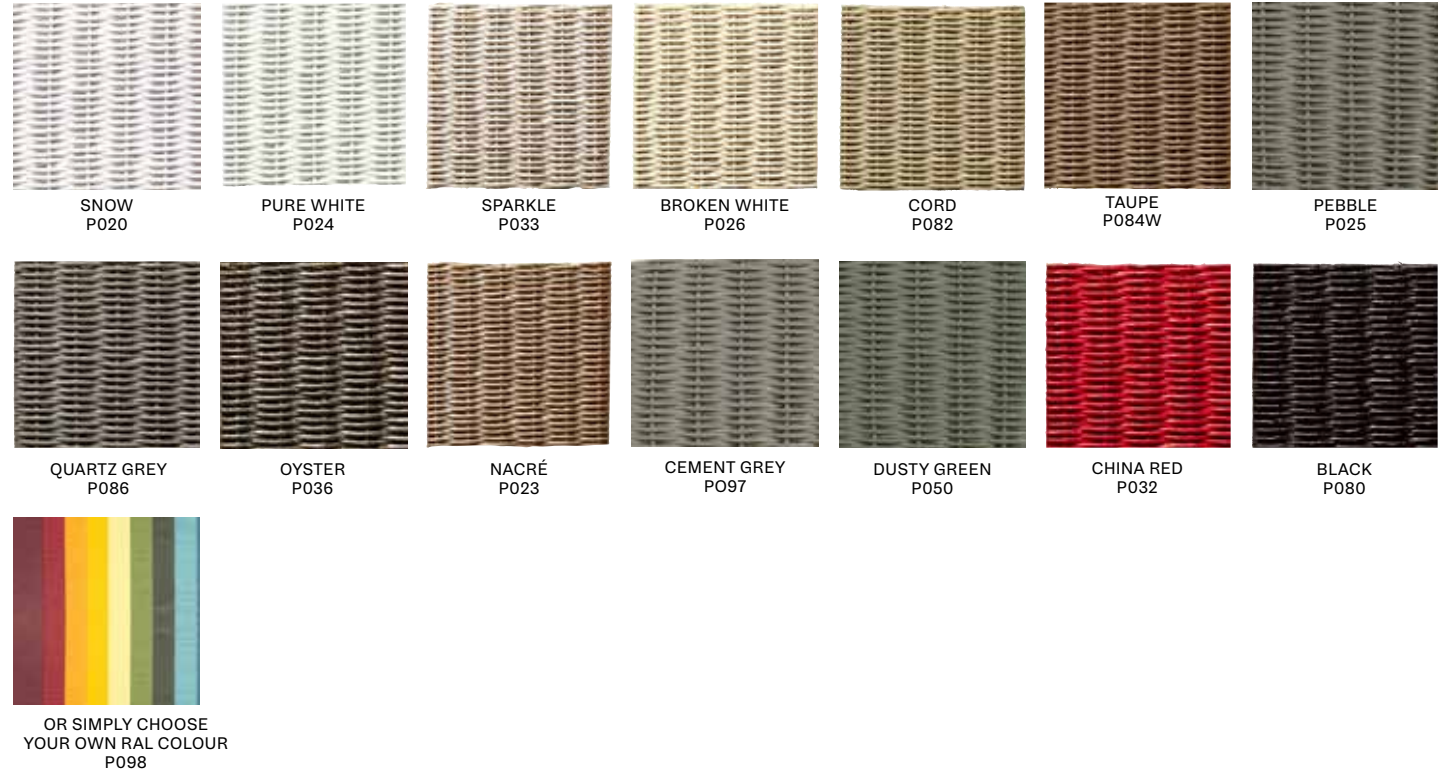

AVIGNON SIDE TABLE

-

Materials

Powder coated aluminium
Treated Lloyd Loom weave
Glass (optional)

Colours

see page 98

COLOURS OUTDOOR LLOYD LOOM

FABRICS OUTDOOR