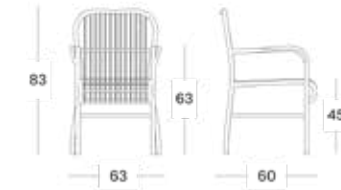

LUCY SUNLOUNGER

-

Materials

Powder coated aluminium
Polyethylene fibre

Colours

Off white

Cushion

2 cm High Resilience foam
Fabrics: see page 98