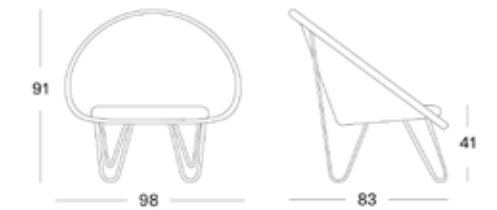

GIGI LOUNGE

-

Materials

Seat: treated Lloyd Loom weave
Base: stainless steel 316 or
galvanized powder coated steel

Colours

Seat: see page 97
Base: black powder coated/
stainless steel

Cushions

Seat: 12 cm High Resilience foam
Back: polyester fibre
Fabrics: see page 98