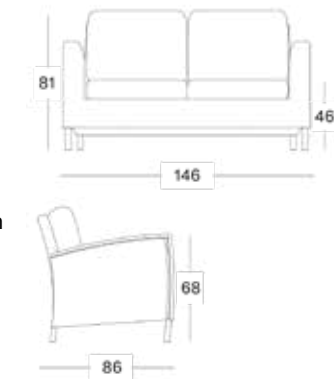

Cushions

Seat: 12 cm Quick Dry foam
Back: polyester fibre
Fabrics: see page 98