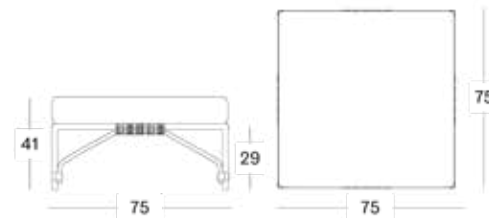

LUCY SIDE TABLE

-

Materials

Powder coated aluminium
Polyethylene fibre
Glass

Colours

Off white

Dimensions

46 x 46 cm

LUCY MODULAR CORNER

-

Materials

Powder coated aluminium
Polyethylene fibre

Colours

Off white

Cushions

Seat: 12 cm Quick Dry foam
Back: polyester fibre
Fabrics: see page 98

LUCY COFFEE TABLE

-

Materials

Powder coated aluminium
Polyethylene fibre
Glass

Colours

Off white

Dimensions

75 x 75 cm

LUCY MODULAR CENTER

-

Materials

Powder coated aluminium
Polyethylene fibre

Colours

Off white

Cushions

Seat: 12 cm Quick Dry foam
Back: polyester fibre
Fabrics: see page 98

LUCY OTTOMAN

-

Materials

Powder coated aluminium
Polyethylene fibre

Colours

Off white

Cushion

12 cm Quick Dry foam
Fabrics: see page 98