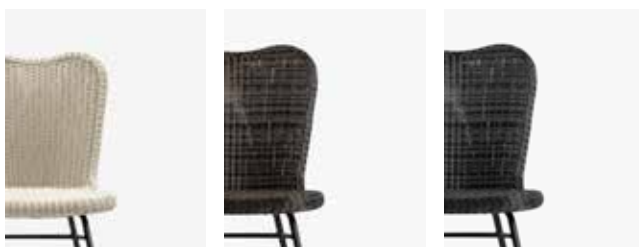

EDGARD DINING CHAIR STEEL A BASE

Materials
Seat: polyethylene wicker and aluminium
Base: black powder coated galvanized steel

Colours
Old lace/Mocca/Black

Cushion
2 cm High Resilience foam
Fabrics: see page 98