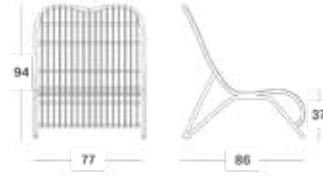

LUCY DINING CHAIR

-

Materials

Powder coated aluminium
Polyethylene fibre

Colours

Off white

Cushion

2 cm High Resilience foam
Fabrics: see page 98