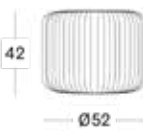

LENA DINING CHAIR TEAK BASE

Materials
Seat: polyethylene wicker and aluminium
Base: untreated teak

Colours
Old lace
Mocca
Black

EDGARD DINING CHAIR TEAK BASE

Materials
Seat: polyethylene wicker and aluminium
Base: untreated teak

Colours
Old lace/Mocca/Black

Cushion
2 cm High Resilience foam
Fabrics: see page 98

LENA DINING CHAIR STEEL A BASE

Materials
Seat: polyethylene wicker and aluminium
Base: black powder coated galvanized steel

Colours
Old lace
Mocca
Black

EDGARD DINING CHAIR STEEL A BASE

Materials
Seat: polyethylene wicker and aluminium
Base: black powder coated galvanized steel

Colours
Old lace/Mocca/Black

Cushion
2 cm High Resilience foam
Fabrics: see page 98

OTTO

Materials
Polypropylene rope
Breathable polyester
Polystyrene beads

Colours
Taupe
Moss
Indigo (limited edition)
Charcoal