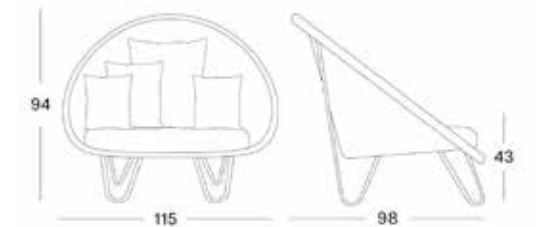

Gigi lounge

GIGI DINING CHAIR

-

Materials

Seat: treated Lloyd Loom weave
Base: stainless steel 316 or
galvanized powder coated steel

Colours

Seat: see page 97
Base: black powder coated/
stainless steel

Cushion

2 cm High Resilience foam
Fabrics: see page 98

GIGI COCOON

-

Materials

Seat: treated Lloyd Loom weave
Base: stainless steel 316 or
galvanized powder coated steel

Colours

Seat: see page 97
Base: black powder coated/
stainless steel

Cushion

8 cm High Resilience foam
Fabrics: see page 98

GIGI LOUNGE

-

Materials

Seat: treated Lloyd Loom weave
Base: stainless steel 316 or
galvanized powder coated steel

Colours

Seat: see page 97
Base: black powder coated/
stainless steel

Cushions

Seat: 12 cm High Resilience foam
Back: polyester fibre
Fabrics: see page 98