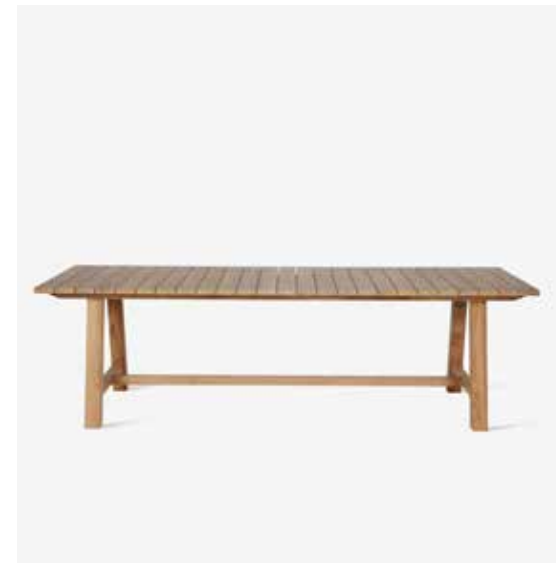

Dimensions
215 x 100 cm
285 x 100 cm

LEO DINING TABLE 90

Materials
Powder coated aluminium
Teak

Colours
Lava

Dimensions
90 x 90 cm

BERNARD DINING TABLE

Materials
Fine-sanded solid teak, untreated

Dimensions
215 x 100 cm
285 x 100 cm

Dimensions
Adjustable 200 - 300cm
(For table tops up to 6 cm thick)

LEO COLLECTION

-
Afternoon tea, a deliciously refreshing cocktail, or even a relaxing lunch in the summer sun: the Leo collection is fit for any occasion. The comfortable seating of the lounge chair, the laid-back shape of the sofa, and the playful weaving which is used throughout the entire collection turn the furniture into a real eye-catcher.