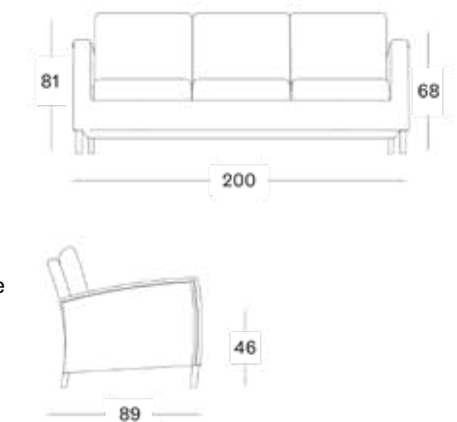

Cushions

Seat: 12 cm High Resilience foam
Back: polyester fibre
Fabrics: see page 98