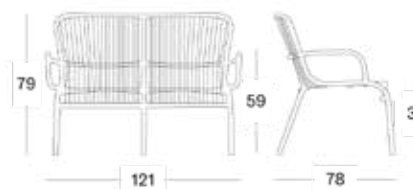

LOOP COFFEE TABLE

Materials
Powder coated aluminium
Polyethylene fibre (black)
Polypropylene rope (other colours)

Colours
Beige/Stone white
Taupe
Moss
Black