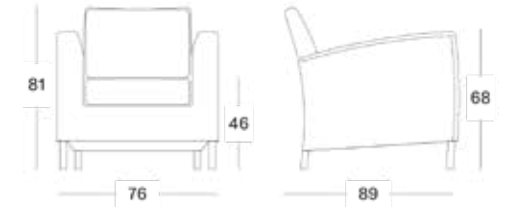

Colours

see page 96

Cushions

Seat: 12 cm High Resilience foam
Back: polyester fibre
Fabrics: see page 98

NIMES TABLE DIA 110/130

-

Materials

Powder coated aluminium
Treated Lloyd Loom weave
Glass (optional)