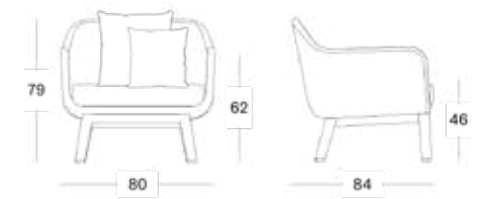

ANTON LOUNGE CHAIR

-

Materials

Seat: polyethylene wicker and aluminium
Base: teak

Colours

Teak/Taupe

Cushions

Seat: 10 cm Quick Dry foam
Back: polyester fibre
Fabrics: see page 98