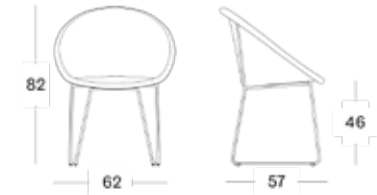

GIGI COCOON

-

Materials

Seat: treated Lloyd Loom weave
Base: stainless steel 316 or
galvanized powder coated steel

Colours

Seat: see page 97
Base: black powder coated/
stainless steel

Cushion

8 cm High Resilience foam
Fabrics: see page 98