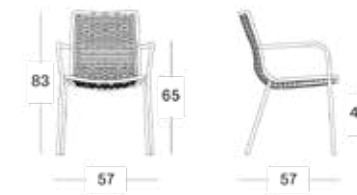

Materials

Acrylic rope
Powder coated aluminium

Colours

Black/Anthracite

LLOYD LOOM COLLECTION

-

The famous Lloyd Loom weave is a combination of steel and paper. Its origins go back to early 20th century America. Lloyd Loom is extremely strong, and at the same time very pleasant to touch. Furthermore, Lloyd Loom weave is low-maintenance: wiping it down with a cloth will do the trick.