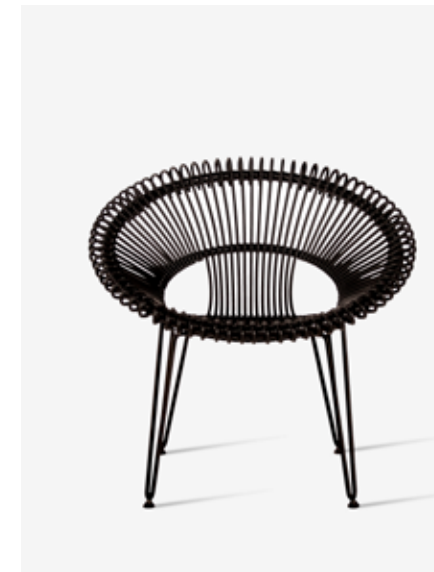

Materials

Seat: powder coated aluminium & polyethylene wicker
 Base: powder coated galvanized steel

Colours

Black
 Camel

Cushion

2 cm High Resilience foam
 Fabrics: see page 98

ROY LAZY CHAIR

Materials

Seat: powder coated aluminium & polyethylene wicker
 Base: powder coated galvanized steel

Colours

Black
 Camel

Cushion

2 cm High Resilience foam
 Fabrics: see page 98

ROY COCOON

Materials

Seat: powder coated aluminium & polyethylene wicker
 Base: powder coated galvanized steel