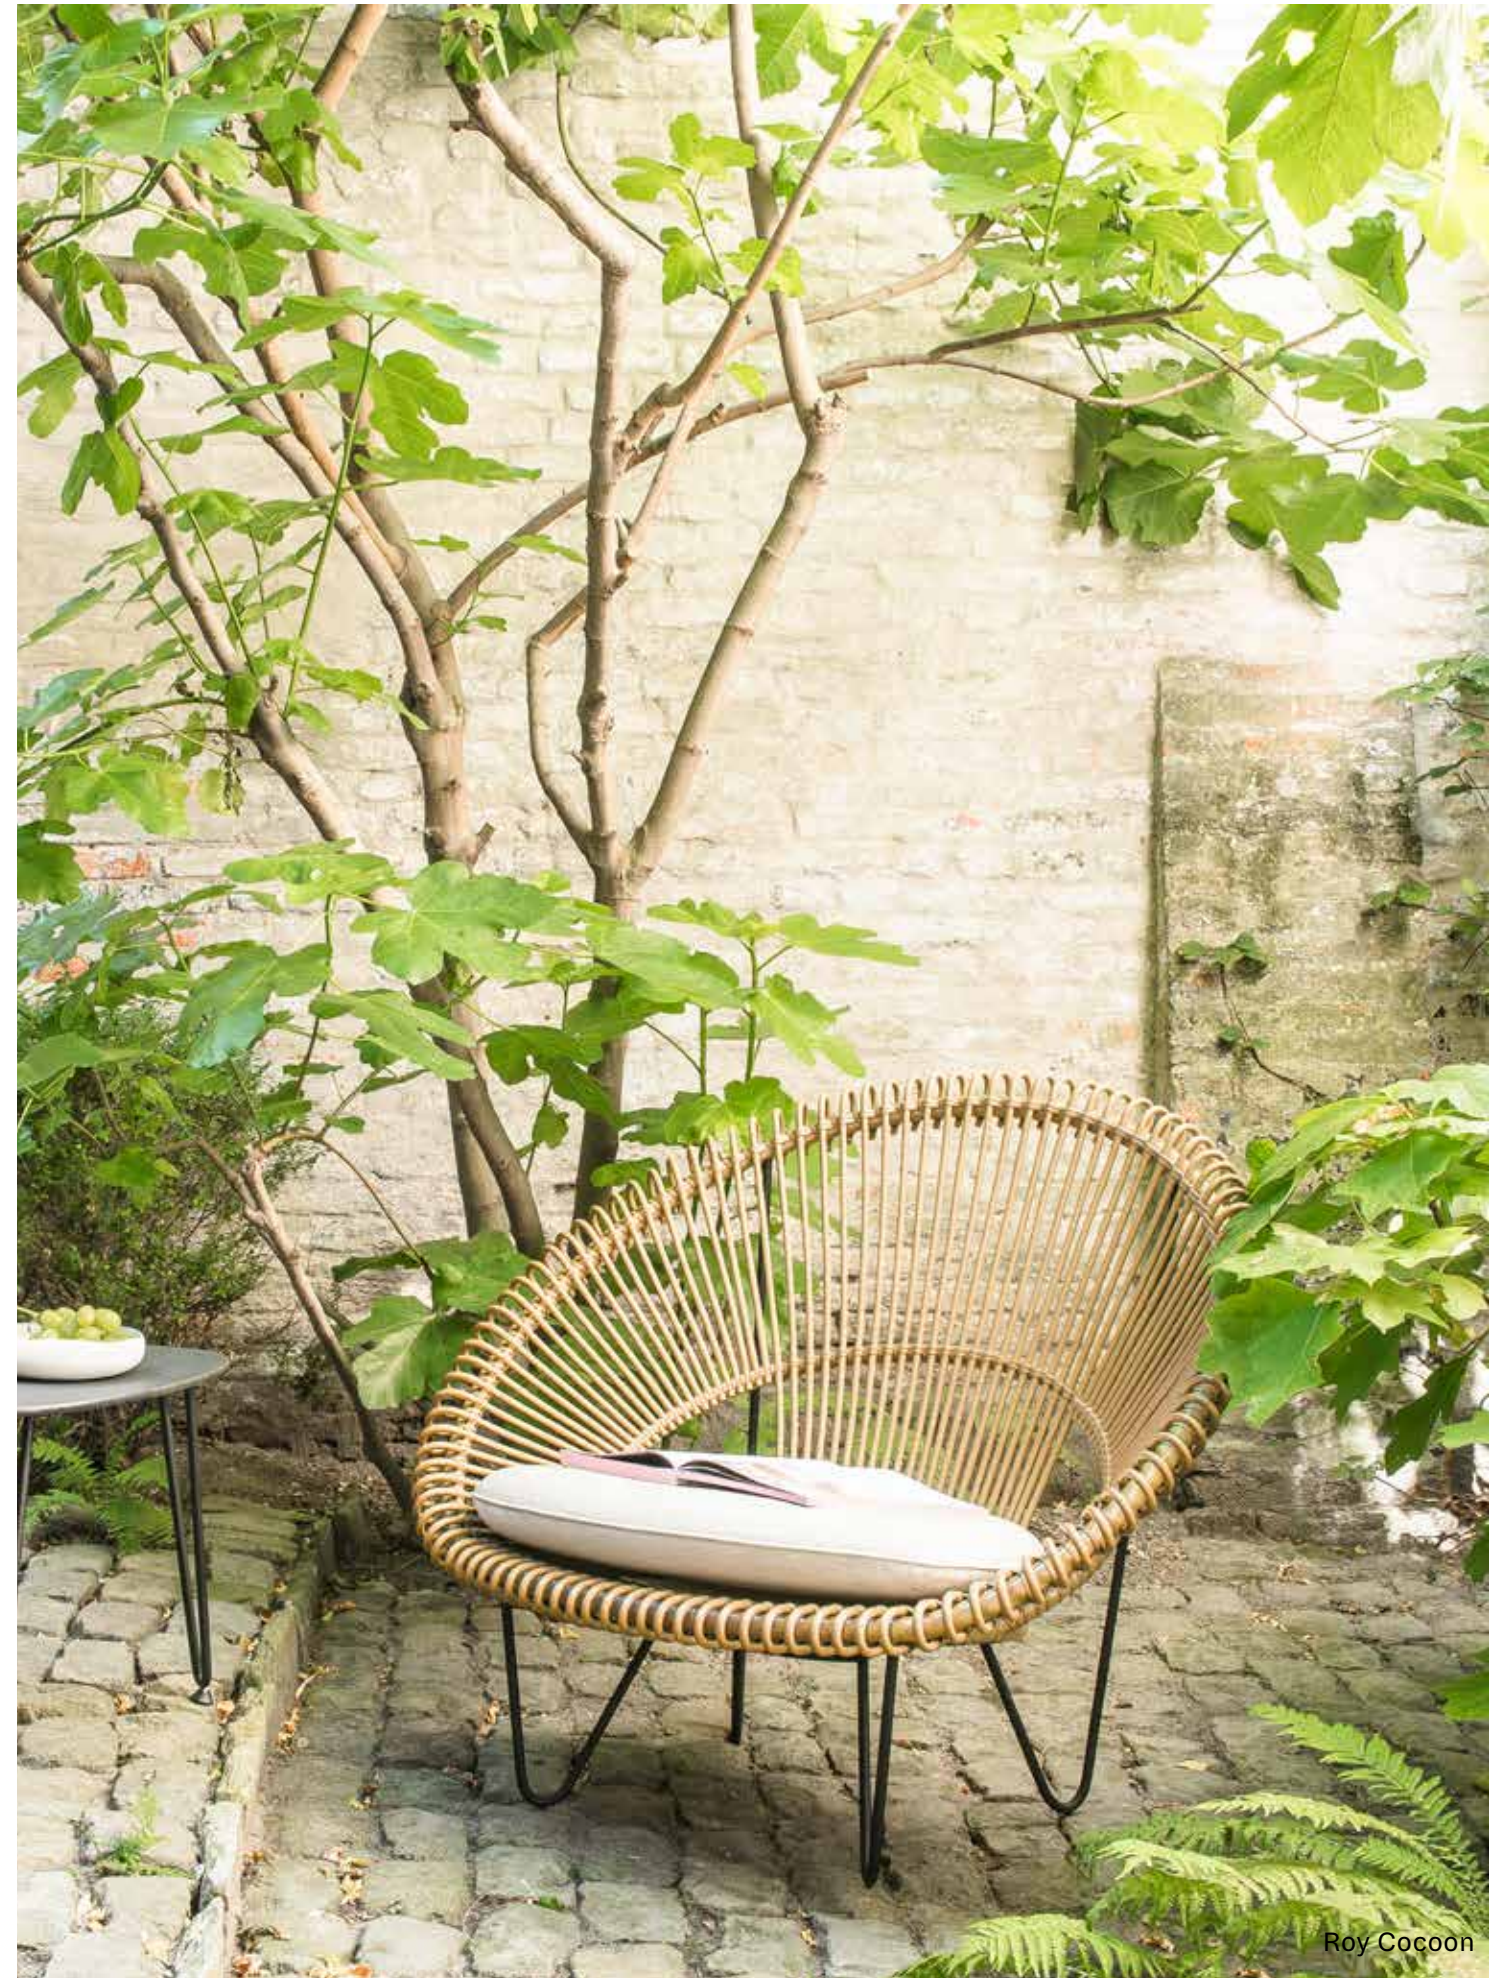

Roy cocoon

Roxanne lazy chair

Roy Cocoon

Olea All Suite Hotel is a unique 5 star hotel, set on a picturesque hill, surrounded by olive trees and green. Capture the natural beauty of the island through tropical-modernist structures which are designed to face the sea, countryside and sunset. The magnificent view in combination with an exceptional service and ambience, make Olea the ideal place for a romantic and relaxing holiday.