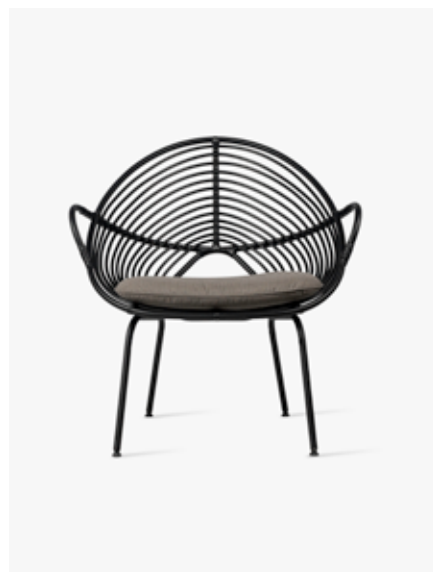

2 cm High Resilience foam
 Fabrics: see page 98

ROXANNE LAZY CHAIR

Materials

Seat: powder coated aluminium & polyethylene wicker
 Base: powder coated galvanized steel

Colours

Black
 Camel

Cushion

2 cm High Resilience foam
 Fabrics: see page 98