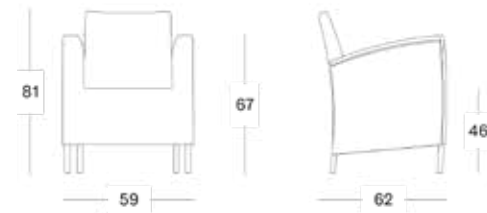

**SAFI DINING TABLE DIA 120**

-

Materials

Powder coated aluminium
Polyethylene fibre
Glass (optional)

Colours

Old lace

Dimensions

130 x 130 cm