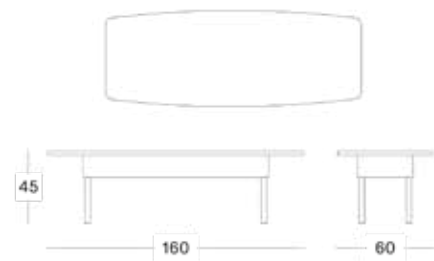

Colours

see page 98

DOVILE COFFEE TABLE

-

Materials

Powder coated aluminium
Treated Lloyd Loom weave
Glass (optional)

Colours

see page 98