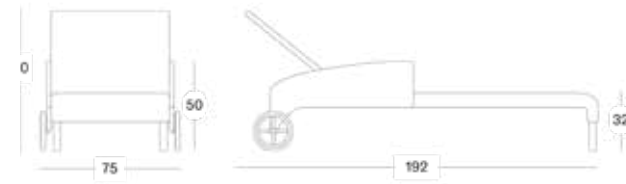

Colours

see page 98

Cushion

Seat: 3 cm High Resilience foam
Fabrics: see page 98

DOVILE SIDE TABLE

-

Materials

Powder coated aluminium
Treated Lloyd Loom weave
Glass (optional)