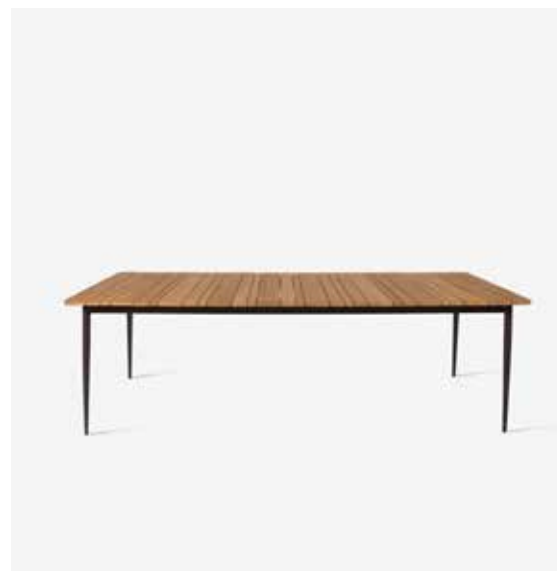

Dimensions
215 x 100 cm
285 x 100 cm

LEO DINING TABLE 90

Materials
Powder coated aluminium
Teak

Colours
Lava

Dimensions
90 x 90 cm

BERNARD DINING TABLE

Materials
Fine-sanded solid teak, untreated

Dimensions
215 x 100 cm
285 x 100 cm

Dimensions
Adjustable 200 - 300cm
(For table tops up to 6 cm thick)

LEO COLLECTION

-
Afternoon tea, a deliciously refreshing cocktail, or even a relaxing lunch in the summer sun: the Leo collection is fit for any occasion. The comfortable seating of the lounge chair, the laid-back shape of the sofa, and the playful weaving which is used throughout the entire collection turn the furniture into a real eye-catcher.