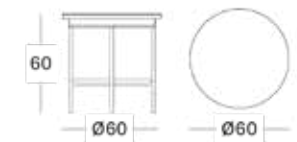

AVIGNON SIDE TABLE

-

Materials

Powder coated aluminium
Treated Lloyd Loom weave
Glass (optional)

Colours

see page 98

COLOURS OUTDOOR LLOYD LOOM

FABRICS OUTDOOR