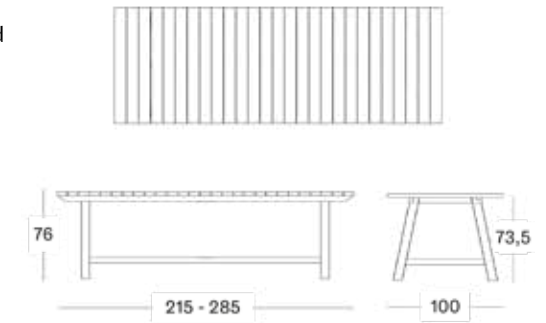

Dimensions
215 x 100 cm
285 x 100 cm

LEO DINING TABLE 90

Materials
Powder coated aluminium
Teak

Colours
Lava

Dimensions
90 x 90 cm

BERNARD DINING TABLE

Materials
Fine-sanded solid teak, untreated

Dimensions
215 x 100 cm
285 x 100 cm