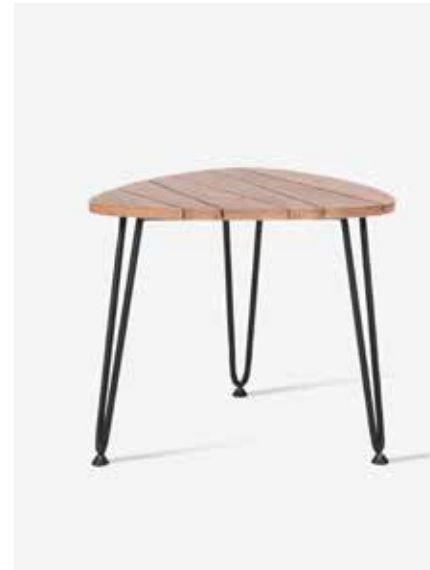

Colours

Black
 Camel

Cushion

8 cm Quick Dry foam
 Fabrics: see page 98

Rozy side table small & medium

ROZY SIDE TABLE SMALL TEAK

Materials
Powder coated galvanized steel
Untreated teak

Colours
Black/Teak