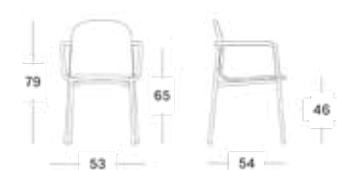

CONTOUR DINING TABLE

Materials
Powder coated aluminium
Untreated teak

Colours
Black/teak

Dimensions
200 x 90 cm
250 x 90 cm

WICKED LOUNGE SOFA

Materials
Powder coated aluminium
Polyethylene wicker

Colours
Black/Taupe
Dark green/Natural

Cushions
Seat: 10 cm Quick Dry foam
Back: polyester fibre
Fabrics: see page 98

CONTOUR COFFEE TABLE

Materials
Powder coated aluminium
Untreated teak

Colours
Black/teak
Dark green/teak

WICKED LOUNGE CHAIR

Materials
Powder coated aluminium
Polyethylene wicker

Colours
Black/Taupe
Dark green/Natural

Cushions
Seat: 10 cm Quick Dry foam
Back: polyester fibre
Fabrics: see page 98

CONTOUR SIDE TABLE

Materials
Powder coated aluminium
Untreated teak

Colours
Black/teak
Dark green/teak

WICKED DINING CHAIR

Materials
Powder coated aluminium
Polyethylene wicker

Colours
Black/Taupe

Cushion
2 cm High Resilience foam
Fabrics: see page 98