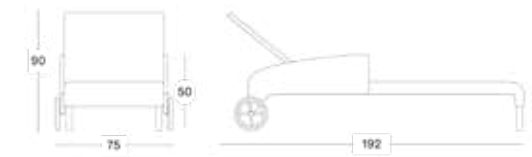

SAFI SIDE TABLE

-

Materials

Powder coated aluminium
Polyethylene fibre
Glass (optional)

Colours

Old lace