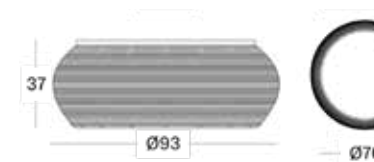

IVO COLLECTION

Inspired by the shape of rattan, the Ivo collection is one of those designs that translate indoor cosiness into outdoor furniture. The round silhouette of the Ivo tables adds a soft yet playful touch to your outdoor space. Thanks to the sturdy material, you'll be able to enjoy these beautiful tables for years and years to come.

IVO SIDE TABLE

-

Materials

Powder coated aluminium
HDPE wicker
HPL

Colours

Black

IVO COFFEE TABLE DIA 77

-

Materials

Powder coated aluminium
HDPE wicker
HPL

Colours

Black

IVO COFFEE TABLE DIA 93

-

Materials

Powder coated aluminium
HDPE wicker
HPL

Colours

Black