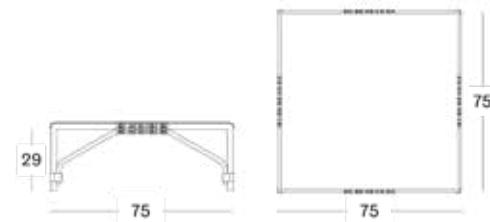

LUCY MODULAR CENTER

-

Materials

Powder coated aluminium
Polyethylene fibre

Colours

Off white

Cushions

Seat: 12 cm Quick Dry foam
Back: polyester fibre
Fabrics: see page 98