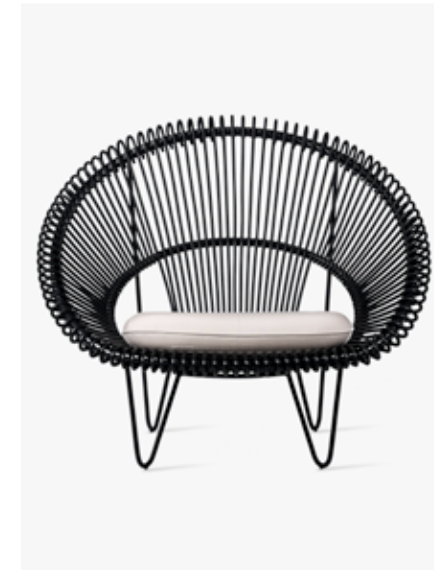

Materials

Seat: powder coated aluminium & polyethylene wicker
 Base: powder coated galvanized steel

Colours

Black
 Camel

Cushion

2 cm High Resilience foam
 Fabrics: see page 98

ROY LAZY CHAIR

Materials

Seat: powder coated aluminium & polyethylene wicker
 Base: powder coated galvanized steel

Colours

Black
 Camel

Cushion

2 cm High Resilience foam
 Fabrics: see page 98

ROY COCOON

Materials

Seat: powder coated aluminium & polyethylene wicker
 Base: powder coated galvanized steel