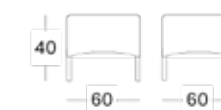

Cushion

3 cm High Resilience foam
Fabrics see page 98

**SAFI SIDE TABLE**

-

Materials

Powder coated aluminium
Polyethylene fibre
Glass (optional)

Colours

Old lace