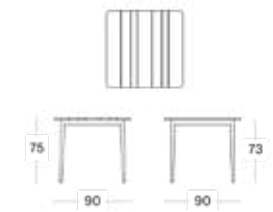

LEO DINING TABLE 180 - 240

Materials
Powder coated aluminium
Teak top, untreated

Colours
Lava

Dimensions
180 x 90 cm
240 x 100 cm