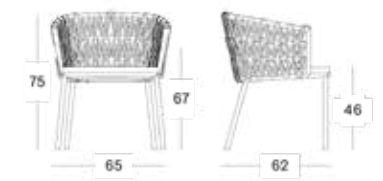

LEO LOUNGE CHAIR

Materials
Powder coated aluminium
Acrylic rope

Colours
Lava

Cushions
Seat: 12 cm Quick Dry foam
Back: polyester fibre
Fabrics: see page 98