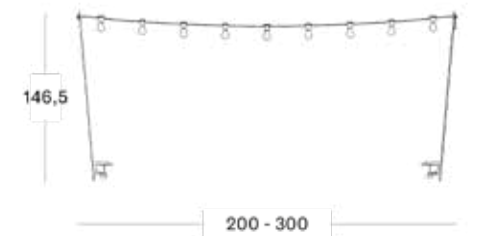

CONTOUR DINING TABLE

Materials
Powder coated aluminium
Teak

Colours
Black/teak

Dimensions
200 x 90 cm
250 x 90 cm

MATTEO DINING TABLE

Materials
Black powder coated aluminium legs
Fine-sanded laminated teak top, untreated

Dimensions
215 x 100 cm
285 x 100 cm

LEO DINING TABLE 90

Materials
Powder coated aluminium
Teak

Colours
Lava

Dimensions
90 x 90 cm

BERNARD DINING TABLE

Materials
Fine-sanded solid teak, untreated

Dimensions
215 x 100 cm
285 x 100 cm

LEO DINING TABLE 180/240

Materials
Powder coated aluminium
Teak

Colours
Lava

Dimensions
180 x 90 cm
240 x 100 cm

LIGHT MY TABLE
DESIGNED BY STUDIOMIE

Materials
Black powder coated galvanized steel
Leather details
LED lamps 2W

Dimensions
Adjustable 200 - 300cm
(For table tops up to 6 cm thick)