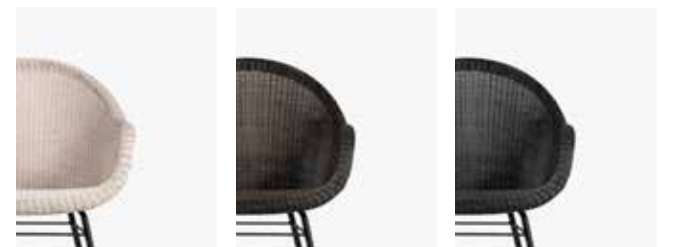

OTTO

Materials
Polypropylene rope
Breathable polyester
Polystyrene beads

Colours
Taupe
Moss
Indigo (limited edition)
Charcoal