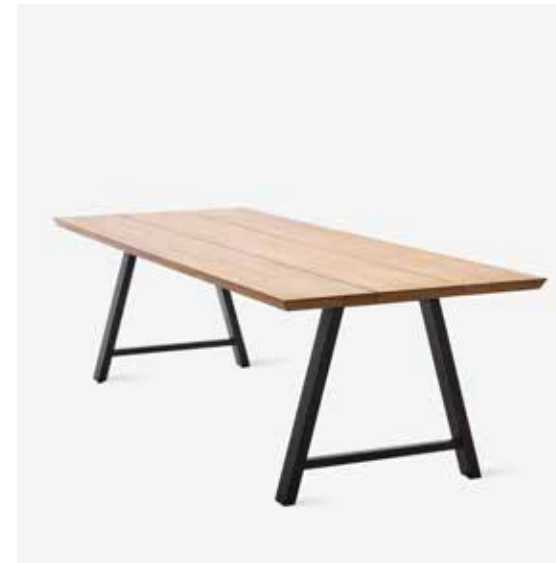

Matteo dining table
Edgard dining chair steel A base
Light My Table

CONTOUR DINING TABLE

Materials
Powder coated aluminium
Teak

Colours
Black/teak

Dimensions
200 x 90 cm
250 x 90 cm

MATTEO DINING TABLE

Materials
Black powder coated aluminium legs
Fine-sanded laminated teak top, untreated