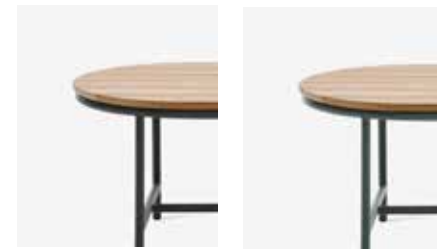

WICKED LOUNGE CHAIR

Materials
Powder coated aluminium
Polyethylene wicker

Colours
Black/Taupe
Dark green/Natural

Cushions
Seat: 10 cm Quick Dry foam
Back: polyester fibre
Fabrics: see page 98