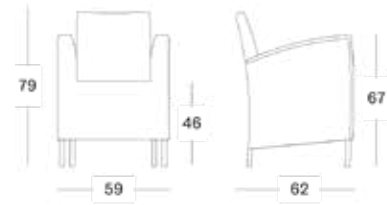

Cushion

Seat: 4 cm High Resilience foam
Fabrics: see page 98