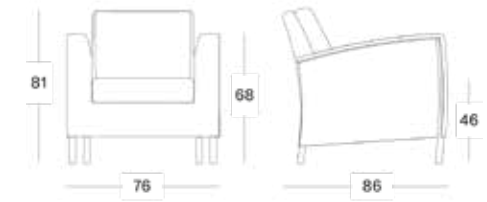

Cushions

Seat: 12 cm Quick Dry foam
Back: polyester fibre
Fabrics: see page 98