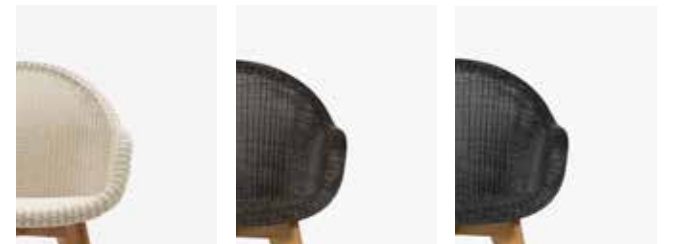

Colours
 Old lace
 Mocca
 Black

EDGARD DINING CHAIR TEAK BASE

Materials
 Seat: polyethylene wicker and aluminium
 Base: untreated teak

Colours
 Old lace/Mocca/Black

Cushion
 2 cm High Resilience foam
 Fabrics: see page 98