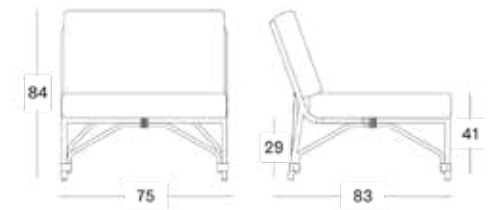

LUCY OTTOMAN

-

Materials

Powder coated aluminium
Polyethylene fibre

Colours

Off white

Cushion

12 cm Quick Dry foam
Fabrics: see page 98