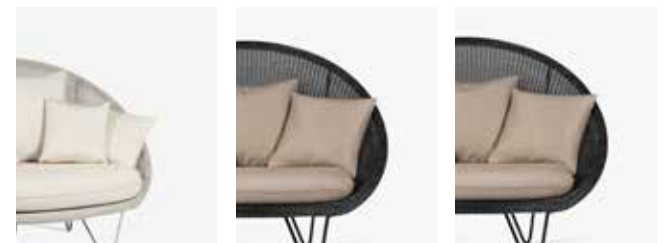

Bernard dining table
Lena dining chair teak base

GIPSY DINING CHAIR

Materials

Seat: aluminium and polyethylene wicker
Base: stainless steel 316 or galvanized powder coated steel

Colours

Base: black powder coated/
stainless steel
Seat: Old lace/Mocca/Black

Cushion

2 cm High Resilience foam
Fabrics: see page 98

GIPSY COCOON

Materials

Seat: aluminium and polyethylene wicker
Base: stainless steel 316 or galvanized powder coated steel

Colours

Base: black powder coated/
stainless steel
Seat: Old lace/Mocca/Black

Cushion

8 cm Quick Dry foam
Fabrics: see page 98

GIPSY LOUNGE

Materials

Seat: aluminium and polyethylene wicker
Base: stainless steel 316 or galvanized powder coated steel

Colours

Base: black powder coated/
stainless steel
Seat: Old lace/Mocca/Black

Cushion

12 cm Quick Dry foam
Fabrics: see page 98