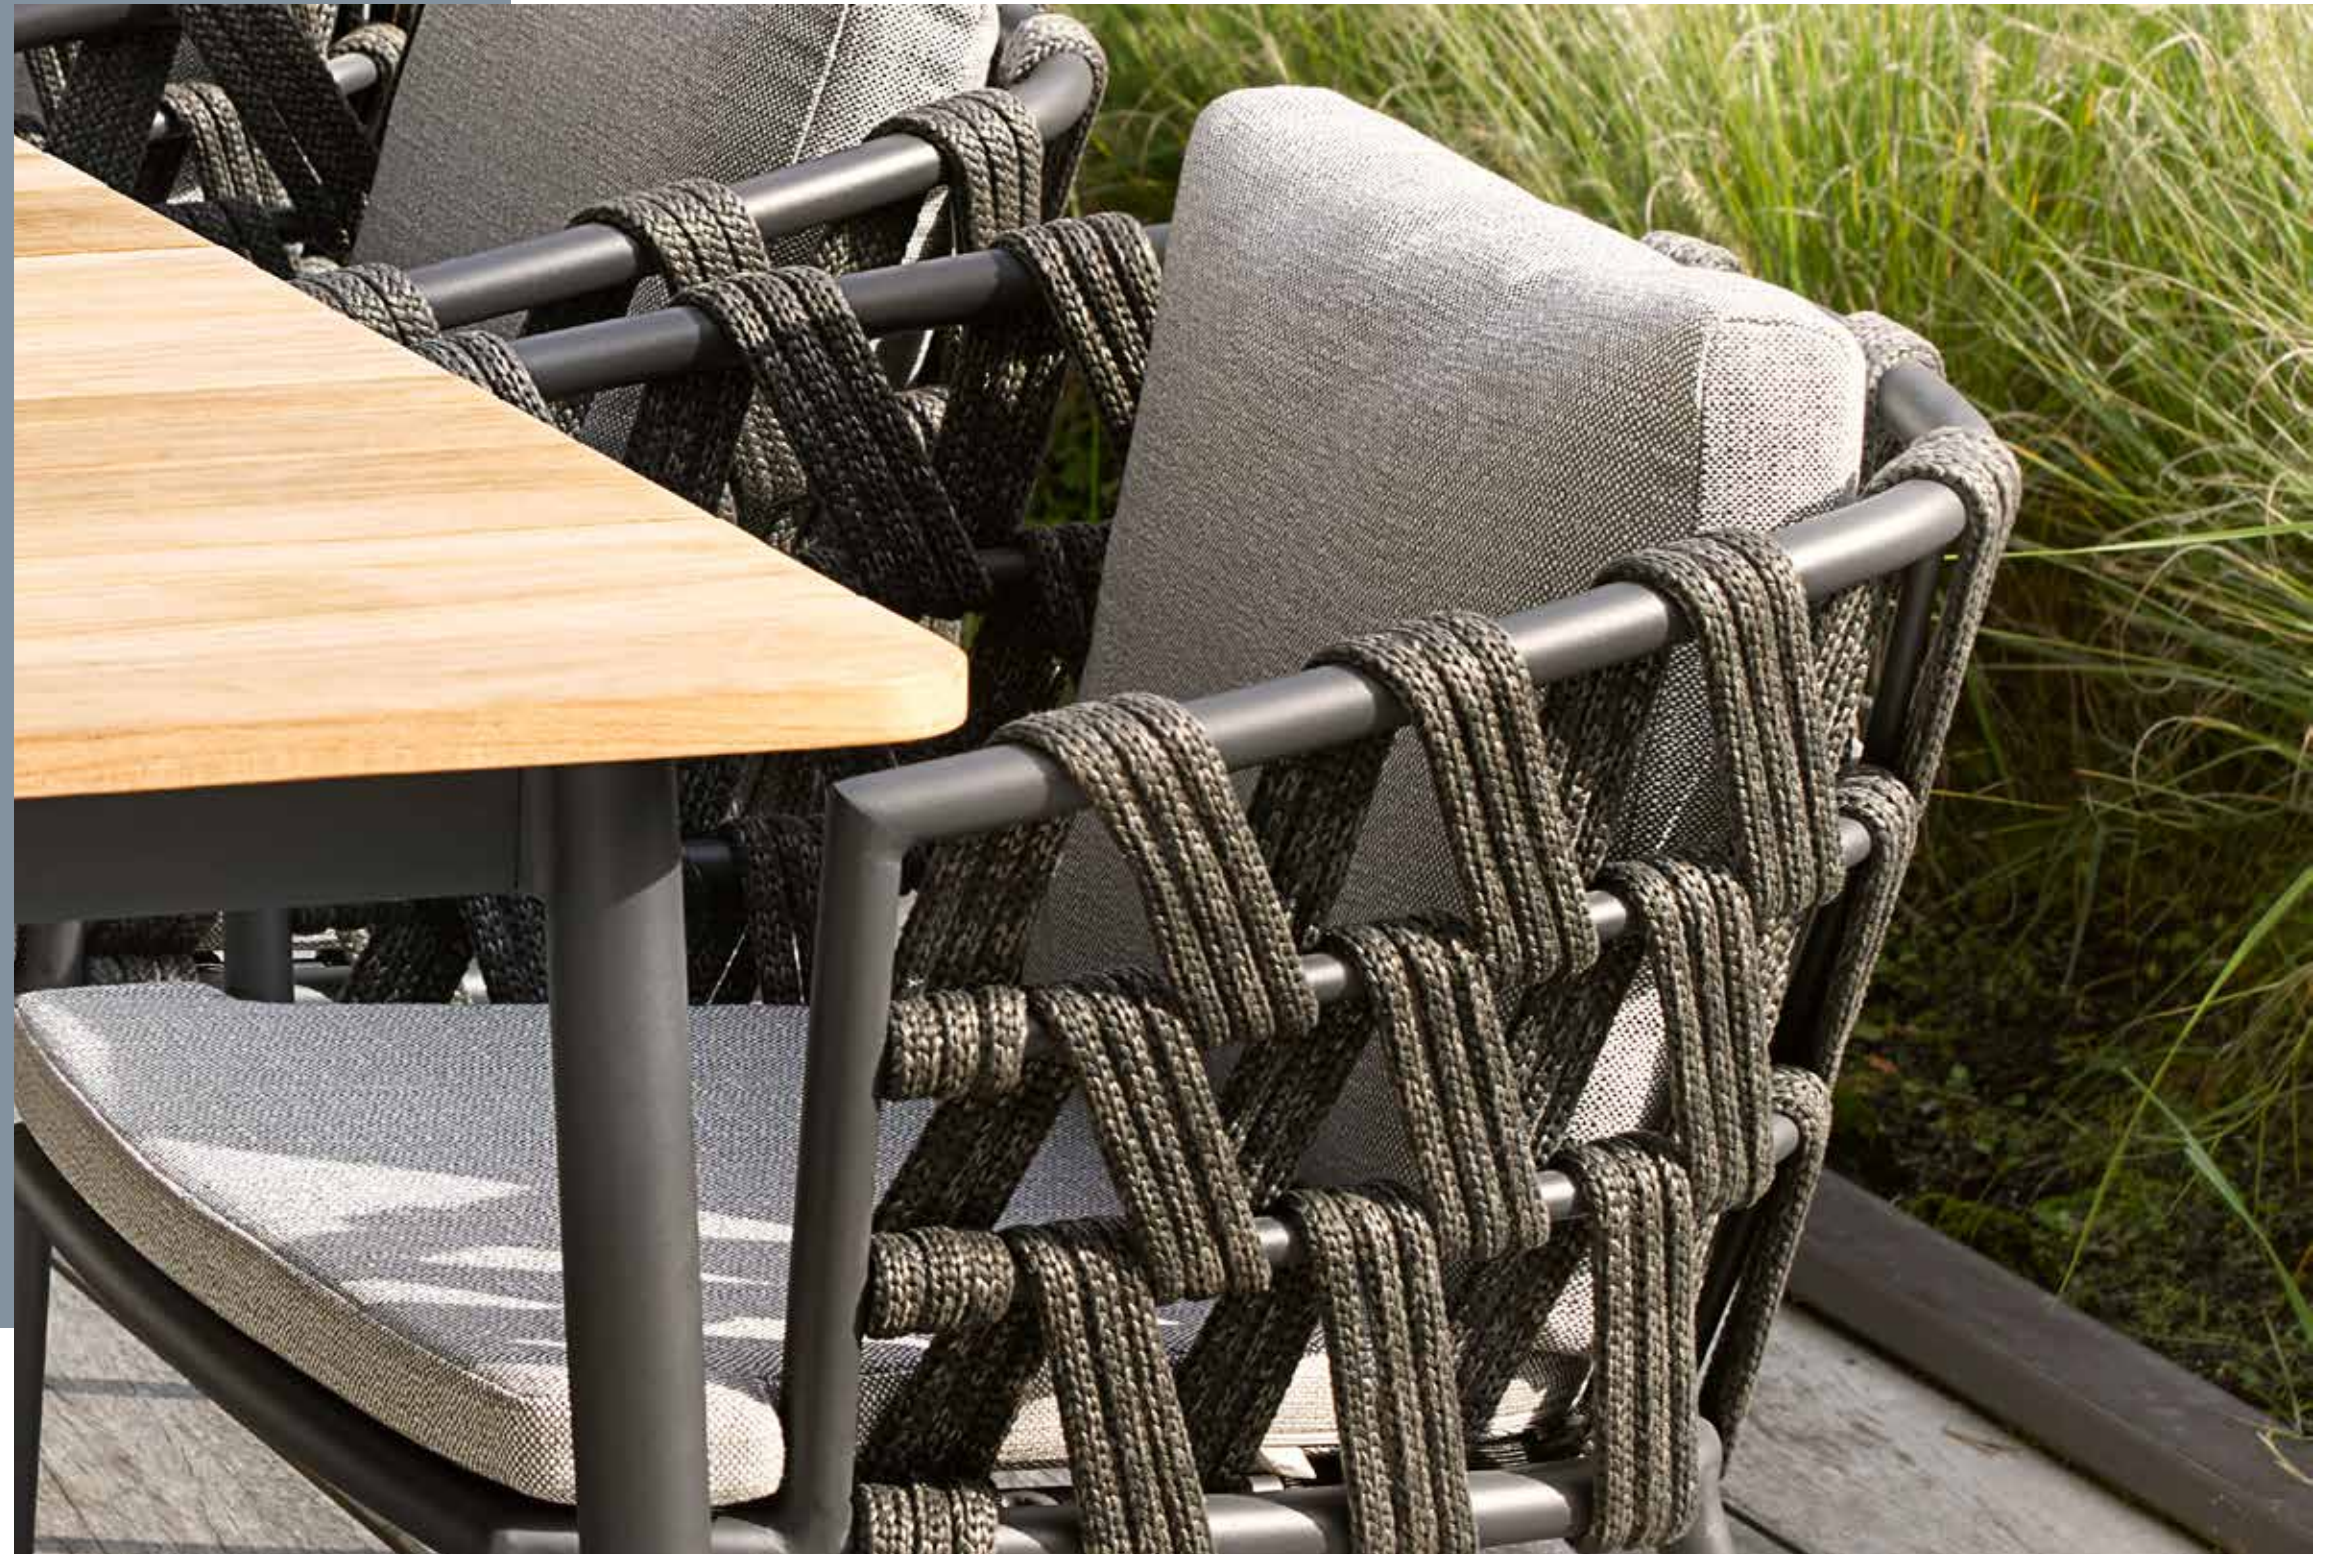

Dimensions
Adjustable 200 - 300cm
(For table tops up to 6 cm thick)

LEO COLLECTION

-
Afternoon tea, a deliciously refreshing cocktail, or even a relaxing lunch in the summer sun: the Leo collection is fit for any occasion. The comfortable seating of the lounge chair, the laid-back shape of the sofa, and the playful weaving which is used throughout the entire collection turn the furniture into a real eye-catcher.