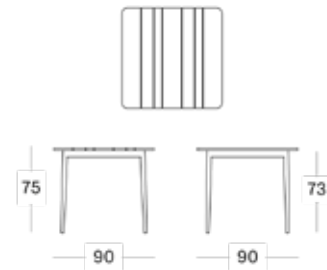

Dimensions
215 x 100 cm
285 x 100 cm

LEO DINING TABLE 90

Materials
Powder coated aluminium
Teak

Colours
Lava

Dimensions
90 x 90 cm

BERNARD DINING TABLE

Materials
Fine-sanded solid teak, untreated

Dimensions
215 x 100 cm
285 x 100 cm