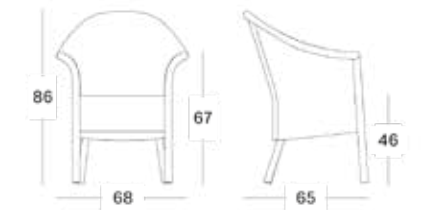

MONTE CARLO DINING CHAIR

-

Materials

Powder coated aluminium
Treated Lloyd Loom weave

Colours

see page 98

Cushion

Seat: 4 cm High Resilience foam
Fabrics: see page 98