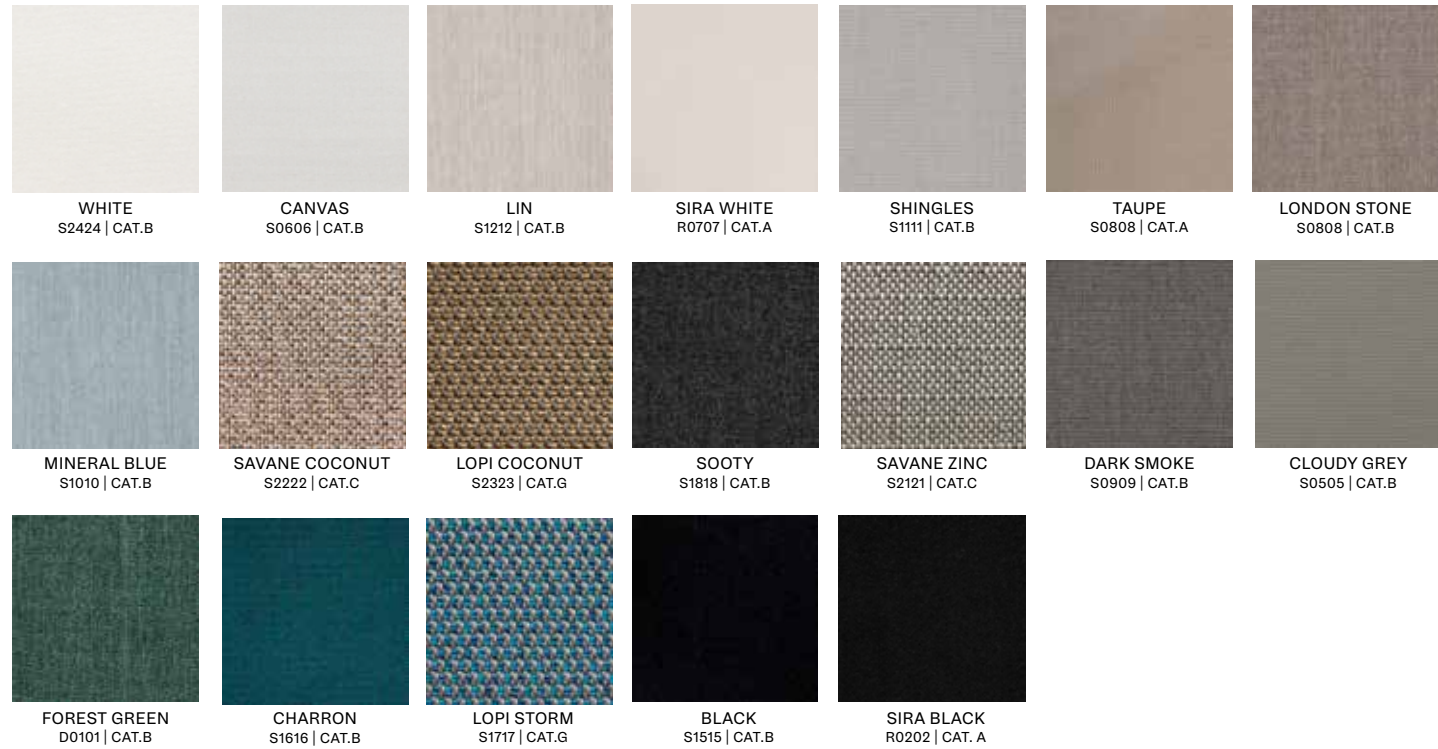

AVIGNON SIDE TABLE

-

Materials

Powder coated aluminium
Treated Lloyd Loom weave
Glass (optional)

Colours

see page 98

COLOURS OUTDOOR LLOYD LOOM

FABRICS OUTDOOR