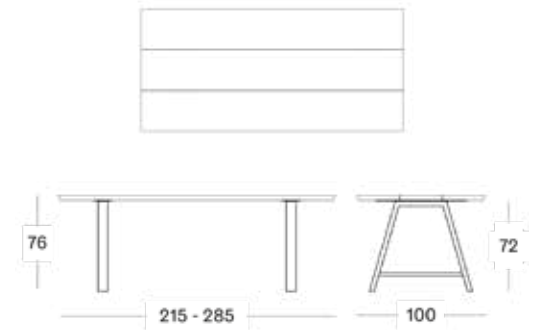

Matteo dining table
Edgard dining chair steel A base
Light My Table

CONTOUR DINING TABLE

Materials
Powder coated aluminium
Teak

Colours
Black/teak

Dimensions
200 x 90 cm
250 x 90 cm

MATTEO DINING TABLE

Materials
Black powder coated aluminium legs
Fine-sanded laminated teak top, untreated

Dimensions
215 x 100 cm
285 x 100 cm

LEO DINING TABLE 90

Materials
Powder coated aluminium
Teak

Colours
Lava

Dimensions
90 x 90 cm

BERNARD DINING TABLE

Materials
Fine-sanded solid teak, untreated

Dimensions
215 x 100 cm
285 x 100 cm