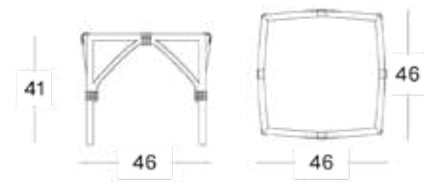

Off white

Dimensions

46 x 46 cm

LUCY MODULAR CORNER

-

Materials

Powder coated aluminium
Polyethylene fibre

Colours