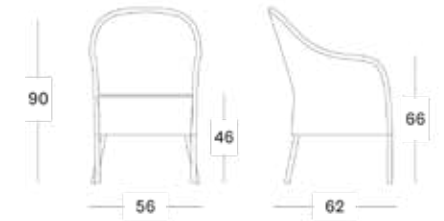

NICE DINING CHAIR

-

Materials

Powder coated aluminium
Treated Lloyd Loom weave

Colours

see page 98

Cushion

Seat: 4 cm High Resilience foam
Fabrics: see page 98