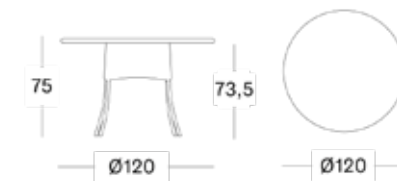

SAFI DINING CHAIR

-

Materials

Powder coated aluminium
Polyethylene fibre

Colours

Old lace

Cushion

4 cm High Resilience foam
Fabrics: see page 98

SAFI DINING TABLE DIA 120

-

Materials

Powder coated aluminium
Polyethylene fibre
Glass (optional)

Colours

Old lace

Dimensions

130 x 130 cm

SAFI LOUNGE CHAIR

-

Materials

Powder coated aluminium
Polyethylene fibre

Colours

Old lace

Cushions

Seat: 12 cm Quick Dry foam
Back: polyester fibre
Fabrics: see page 98

SAFI LOUNGE SOFA 2S

-

Materials

Powder coated aluminium
Polyethylene fibre

Colours

Old lace

Cushions

Seat: 12 cm Quick Dry foam
Back: polyester fibre
Fabrics: see page 98

SAFI LOUNGE SOFA 3S

-

Materials

Powder coated aluminium
Polyethylene fibre

Colours

Old lace

Cushions

Seat: 12 cm Quick Dry foam
Back: polyester fibre
Fabrics: see page 98