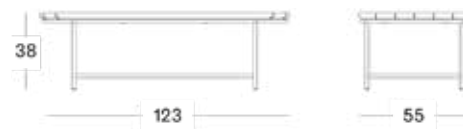

WICKED LOUNGE CHAIR

Materials
Powder coated aluminium
Polyethylene wicker

Colours
Black/Taupe
Dark green/Natural

Cushions
Seat: 10 cm Quick Dry foam
Back: polyester fibre
Fabrics: see page 98