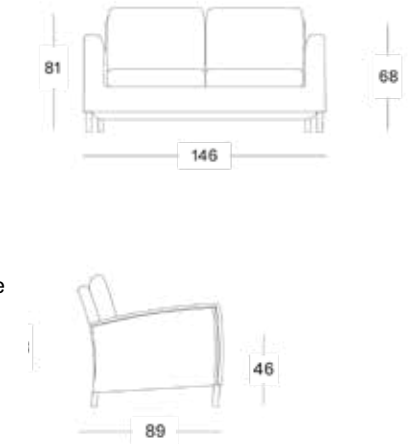

Cushions

Seat: 12 cm High Resilience foam
Back: polyester fibre
Fabrics: see page 98

DOVILE FOOTREST

-

Materials

Powder coated aluminium
Treated Lloyd Loom weave

Colours

see page 98

Cushion

Seat: 9 cm High Resilience foam
Fabrics: see page 98