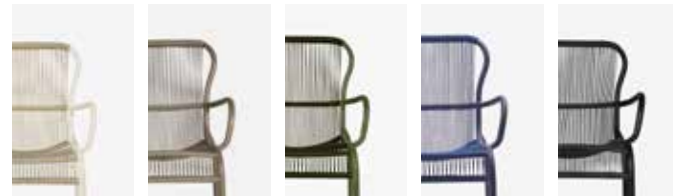

LOOP DINING CHAIR

Materials
 Powder coated aluminium
 Polyethylene fibre (black)
 Polypropylene rope (other colours)

Colours
 Beige/Stone white
 Taupe
 Moss
 Indigo (limited edition)
 Black

LOOP FOOTREST