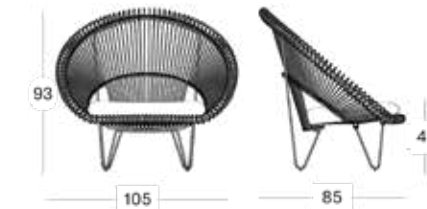

ROXANNE DINING CHAIR

Materials

Seat: powder coated aluminium & polyethylene wicker
Base: powder coated galvanized steel

Colours

Black
Camel

Cushion

2 cm High Resilience foam
Fabrics: see page 98

ROXANNE LAZY CHAIR

Materials

Seat: powder coated aluminium & polyethylene wicker
Base: powder coated galvanized steel

Colours

Black
Camel

Cushion

2 cm High Resilience foam
Fabrics: see page 98

ROCCO LAZY CHAIR

Materials

Seat: powder coated aluminium & polyethylene wicker
Base: powder coated galvanized steel

Colours

Black
Camel

Cushion

4 cm High Resilience foam
Fabrics: see page 98

ROXY DINING CHAIR

Materials

Seat: powder coated aluminium & polyethylene wicker
Base: powder coated galvanized steel

Colours

Black
Camel

Cushion

2 cm High Resilience foam
Fabrics: see page 98

ROY LAZY CHAIR

Materials

Seat: powder coated aluminium & polyethylene wicker
Base: powder coated galvanized steel

Colours

Black
Camel

Cushion

2 cm High Resilience foam
Fabrics: see page 98

ROY COCOON

Materials

Seat: powder coated aluminium & polyethylene wicker
Base: powder coated galvanized steel

Colours

Black
Camel

Cushion

8 cm Quick Dry foam
Fabrics: see page 98