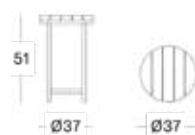

WICKED DINING CHAIR

Materials
Powder coated aluminium
Polyethylene wicker

Colours
Black/Taupe

Cushion
2 cm High Resilience foam
Fabrics: see page 98