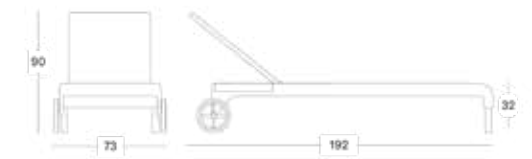

Gipsy dining chair

SAFI SUNLOUNGER WITH ARMS

-

Materials

Powder coated aluminium
Polyethylene fibre

Colours

Old lace

Cushion

3 cm High Resilience foam
Fabrics see page 98