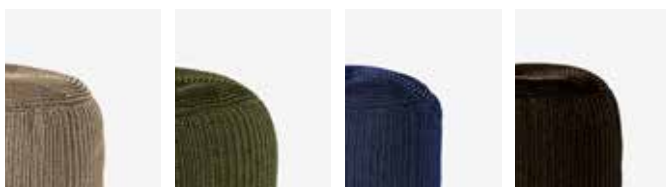

Colours
 Old lace/Mocca/Black

Cushion
 2 cm High Resilience foam
 Fabrics: see page 98

OTTO

Materials
 Polypropylene rope
 Breathable polyester
 Polystyrene beads

Colours
 Taupe
 Moss
 Indigo (limited edition)
 Charcoal