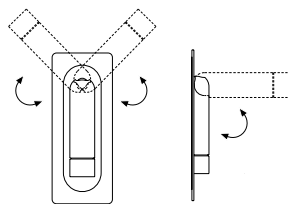

## Daniel López

**marset**

**Ledtube**

**Range of positions**

This orientable lamp is easy to use, as it turns on automatically when open and off when folded away. Honeycomb grill to avoid glare.

**Ledtube**

Light Source:  
LED SMD 700mA 2,1W 2700K  
CRI80 226,5lm  
Luminaire:  
100 - 240 VAC 4,25W 131lm

LED included

**Optics**

Injected aluminium structure and a frontal piece of transparent polycarbonate. Incorporated switch to turn the lamp on when opened and off when folded away.