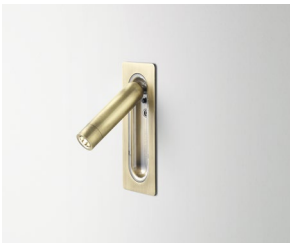

## Daniel López

**marset**

**Ledtube**

**Range of positions**

This orientable lamp is easy to use, as it turns on automatically when open and off when folded away. Honeycomb grill to avoid glare.

**Ledtube**

Light Source:  
LED SMD 700mA 2,1W 2700K  
CRI80 226,5lm  
Luminaire:  
100 - 240 VAC 4,25W 131lm

LED included

**Optics**

Injected aluminium structure and a frontal piece of transparent polycarbonate. Incorporated switch to turn the lamp on when opened and off when folded away.

- Aluminium
- White (Ral 9010)
- Black (Ral 9005)
- Bronze

- [Download](#) Assembly Instructions
- [Download](#) 2D
- [Download](#) 3D
- [Download](#) Photometric data

**Range**