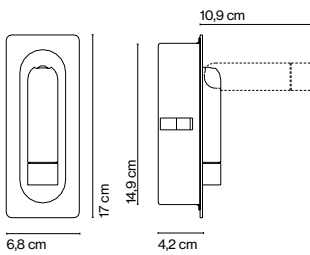

Ledtube

Range of positions