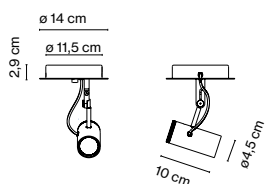

Polo

Joan Gaspar

marset

Polo Spot

Ceiling accessory

Polo Spot

Light Source:
LED SMD 350mA 6,3W
3000K CRI80 532,4lm

Luminaire:
100 - 240 VAC 8,11W 436lm

LED included

Black electrical cord

**Body and diffuser in lacquered aluminium.
Reflector with 36 degree aperture.**

○ White (RAL 9001)

- [Download](#) Assembly Instructions
- [Download](#) Photometric Data
- [Download](#) 2D
- [Download](#) 3D