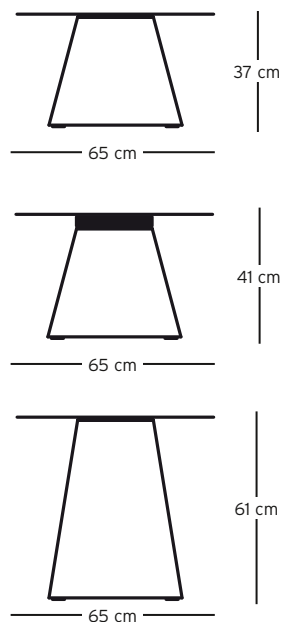

783 MOCCA

WERTHER

HANDMADE IN GERMANY

Glasplatte
Glass top