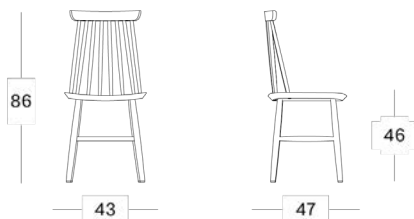

Products in this collection

- Evelyn dining chair (DC020)
- Teo dining chair (DC030)
- Teo oak dining chair (DC045)
- Teo dining chair upholstered (DC031)
- Teo oak dining chair upholstered (DC046)
- Teo dining armchair (DC032)
- Teo oak dining armchair (DC047)
- Teo dining armchair upholstered (DC033)
- Teo oak dining armchair upholstered (DC048)
- Teo counter stool (CS015)
- Teo oak counter stool (CS115)
- Teo counter stool upholstered (CS016)
- Teo oak counter stool upholstered (CS114)
- Teo bar stool (BS015)
- Teo oak bar stool (BS115)
- Teo bar stool upholstered (BS016)
- Teo oak bar stool upholstered (BS116)

Dimensions

Evelyn dining chair