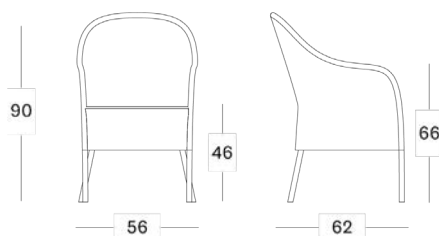

## Cushion thickness

- Dining chair: 4 cm
- Cushions with piping

## Cushion code

- C\*004 (Monte carlo dining chair)
- C\*002 (Nice dining chair)

\*= cat. B/C/G/COM

Monte carlo dining chair

Nice dining chair

Nimes dining table

Avignon side table

**MONTE CARLO DINING CHAIR**  
PURE WHITE

**NICE DINING CHAIR**  
BROKEN WHITE

**NIMES DINING TABLE DIA 110/130**  
QUARTZ GREY

**AVIGNON SIDE TABLE**  
BLACK