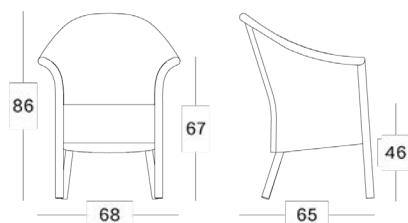

## Cushion thickness

- Dining chair: 4 cm
- Cushions with piping

## Cushion code

- C\*004 (Monte carlo dining chair)
- C\*002 (Nice dining chair)

\*= cat. B/C/G/COM

Monte carlo dining chair

Nice dining chair

Nimes dining table

Avignon side table

**MONTE CARLO DINING CHAIR**  
PURE WHITE