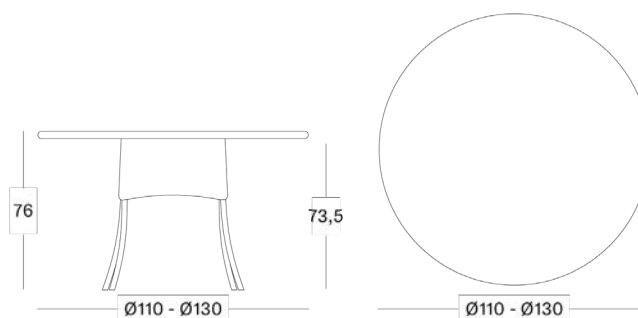

## Cushion code

- C\*004 (Monte carlo dining chair)
- C\*002 (Nice dining chair)

\*= cat. B/C/G/COM

Monte carlo dining chair

Nice dining chair

Nimes dining table

Avignon side table

**MONTE CARLO DINING CHAIR**  
PURE WHITE