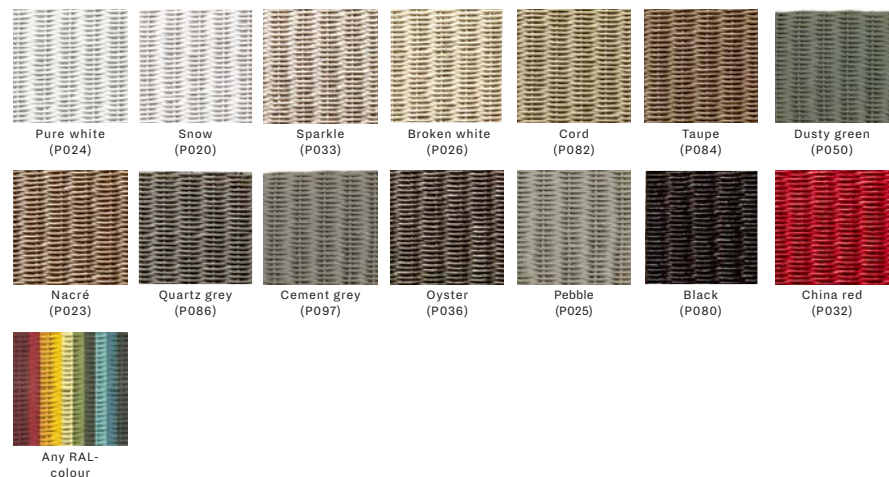

CLASSICS

Products in this collection

- Monte carlo dining chair (GD104)
- Nice dining chair (GD102)
- Avignon side table (GT101)
- Glass for Avignon side table (GL001)
- Nimes dining table dia 110 (GT010)
- Glass for Nimes dining table dia 110 (GL102)
- Nimes dining table dia 130 (GT012)
- Glass for Nimes dining table dia 130 (GL103)

Colours

- All outdoor Lloyd loom colours, or any RAL-colour

Material

- Treated Lloyd Loom weave
- Aluminium

Cushion thickness

- Dining chair: 4 cm
- Cushions with piping

Cushion code

- C*004 (Monte carlo dining chair)
- C*002 (Nice dining chair)

*= cat. B/C/G/COM

About

A charming collection of traditional Lloyd Loom furniture which is timeless yet contemporary, and extremely strong. Each piece has been handcrafted to perfection and is designed to be passed on to the next generations. Because of a special latex coating, there's no need to put your favourite outdoor chairs inside after enjoying a nice summer day. Still, it is preferable to store them indoors during humid and cold weather conditions.

Materials & care

- Lloyd Loom weave on an aluminium frame
- Nylon glides
- Nîmes dining table: standard brass feet. Chrome feet upon request.
- Clean the furniture with a damp cloth every three months

Colours