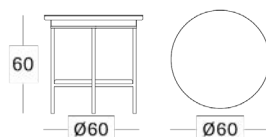

## Cushion code

- C\*004 (Monte carlo dining chair)
- C\*002 (Nice dining chair)

\*= cat. B/C/G/COM

Monte carlo dining chair

Nice dining chair

Nimes dining table

Avignon side table

**MONTE CARLO DINING CHAIR**  
PURE WHITE