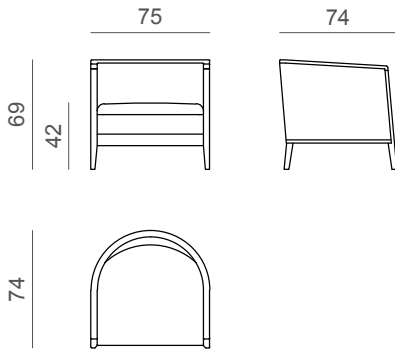

SATEN armchair

- Width:** L75
- Height:** H69
- Depth:** P74
- Weight:** 20kg - 44 lb
- Structure:** Wooden frame available in wooden finish or black matt/glossy lacquer
- Covering:** Fabric or leather
- Notes:** Armchair with non-removable covering.

Technical drawing

COM requirement
fabric: 6 linear meters
leather: 9 square meters

Decorative pillow
 L42 x H36

	Email: info@oasisgroup.it		.	.	.
	Fax: 0434/654850		.	.	.
	Telephone number: 0434/654752		.	.	.
	0434/654752		.	.	.
Model HOME		Size A4	Description SATEN armchair		Item ref 5HMSASAT
Draftsman Martin S.	Check Santin S.	Date 11/05/16	Scale		Date of final approval
					TECHNICAL OFFICE