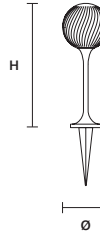

 USA 1xE26x60 W MAX (NOT INCL.)*

* BULB MAX Ø 62 mm L 185 mm

Ⓜ : for the US market, refer to the relevant price list.

TEE OUT BOL FIX 20    IP54

∅ 20 cm / 7.90"
H 55 cm / 21.70"

STANDARD LIGHTING

1xE14x10 W MAX (NOT INCL.)*
USA 1xE12x40 W MAX (NOT INCL.)*

* BULB MAX Ø 37 MM L 110 MM

TEE OUT BOL STAKE 20    IP44

∅ 20 cm / 7.90"
H 55 cm / 21.70"

STANDARD LIGHTING

1xE14x10 W MAX (NOT INCL.)*
USA 1xE12x40 W MAX (NOT INCL.)*

* BULB MAX Ø 37 MM L 110 MM

TEE OUT BOL FIX 30    IP54

∅ 30 cm / 11.80"
H 80 cm / 31.50"

STANDARD LIGHTING

1xE27x20 W MAX (NOT INCL.)*
USA 1xE26x60 W MAX (NOT INCL.)*

* BULB MAX Ø 62 mm L 185 mm

TEE OUT BOL STAKE 30    IP44

∅ 30 cm / 11.80"
H 80 cm / 31.50"

STANDARD LIGHTING