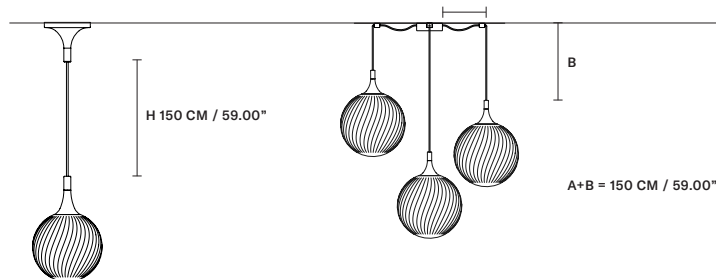

E95 Pure White

MATERIALS

STANDARD

Polyethylene diffusers

STANDARD CABLES FOR ALL SUSPENSIONS

TEE OUT S1 20    IP54

∅ 20 cm / 7.90"
H 30 cm / 11.80"

STANDARD LIGHTING

1 x E14x10 W MAX (NOT INCL.)*
USA 1 x E12x40 W MAX (NOT INCL.)*

* BULB MAX Ø 37 mm L 110 mm

TEE OUT S1 30    IP54

∅ 30 cm / 11.80"
H 40 cm / 15.70"

STANDARD LIGHTING

1 x E27x20 W MAX (NOT INCL.)*
USA 1 x E26x60 W MAX (NOT INCL.)*