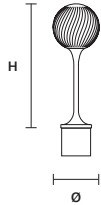

TEE OUT A1 20    IP54

L 20 cm / 7.90"
 H 41 cm / 16.10"
 SP 26 cm / 10.20"

STANDARD LIGHTING

1xE14x10 W MAX (NOT INCL.)*

 USA 1xE12x40 W MAX (NOT INCL.)*

* BULB MAX Ø 37 mm L 110 mm

TEE OUT TL1 20    IP44

Ø 20 cm / 7.90"
 H 48 cm / 18.90"

STANDARD LIGHTING

1xE14x10 W MAX (NOT INCL.)*

 USA 1xE12x40 W MAX (NOT INCL.)*

* BULB MAX Ø 37 mm L 110 mm

TEE OUT GROUND 30    IP44

Ø 30 cm / 11.80"
 H 33 cm / 13.00"

STANDARD LIGHTING

1xE27x20 W MAX (NOT INCL.)*

 USA 1xE26x60 W MAX (NOT INCL.)*

* BULB MAX Ø 62 mm L 185 mm

Ⓜ : for the US market, refer to the relevant price list.

TEE OUT BOL FIX 20    IP54

∅ 20 cm / 7.90"
H 55 cm / 21.70"

STANDARD LIGHTING

1xE14x10 W MAX (NOT INCL.)*
USA 1xE12x40 W MAX (NOT INCL.)*

* BULB MAX Ø 37 MM L 110 MM

TEE OUT BOL STAKE 20    IP44

∅ 20 cm / 7.90"
H 55 cm / 21.70"

STANDARD LIGHTING

1xE14x10 W MAX (NOT INCL.)*
USA 1xE12x40 W MAX (NOT INCL.)*

* BULB MAX Ø 37 MM L 110 MM

TEE OUT BOL FIX 30    IP54