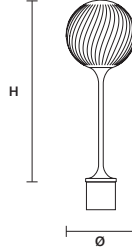

TEE OUT A1 20    IP54

L 20 cm / 7.90"
 H 41 cm / 16.10"
 SP 26 cm / 10.20"

STANDARD LIGHTING

1xE14x10 W MAX (NOT INCL.)*

 USA 1xE12x40 W MAX (NOT INCL.)*

* BULB MAX Ø 37 mm L 110 mm

TEE OUT TL1 20    IP44

Ø 20 cm / 7.90"
 H 48 cm / 18.90"

 USA 1xE26x60 W MAX (NOT INCL.)*

* BULB MAX Ø 62 mm L 185 mm

Ⓜ : for the US market, refer to the relevant price list.

TEE OUT BOL FIX 20    IP54

∅ 20 cm / 7.90"
H 55 cm / 21.70"

STANDARD LIGHTING

1xE14x10 W MAX (NOT INCL.)*
USA 1xE12x40 W MAX (NOT INCL.)*

* BULB MAX Ø 37 MM L 110 MM

TEE OUT BOL STAKE 20    IP44

∅ 20 cm / 7.90"
H 55 cm / 21.70"

STANDARD LIGHTING

1xE14x10 W MAX (NOT INCL.)*
USA 1xE12x40 W MAX (NOT INCL.)*

* BULB MAX Ø 37 MM L 110 MM

TEE OUT BOL FIX 30    IP54

∅ 30 cm / 11.80"
H 80 cm / 31.50"

STANDARD LIGHTING

1xE27x20 W MAX (NOT INCL.)*
USA 1xE26x60 W MAX (NOT INCL.)*

* BULB MAX Ø 62 mm L 185 mm

TEE OUT BOL STAKE 30    IP44

∅ 30 cm / 11.80"
H 80 cm / 31.50"

STANDARD LIGHTING