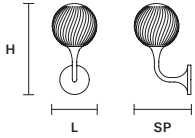

TEE OUT PL8 OV 160    IP54

L 160 cm / 63.00"
H 63.5 cm / 25.00"
SP 107 cm / 42.10"

STANDARD LIGHTING

8xE14x10 W MAX (NOT INCL.)*
USA 8xE12x40 W MAX (NOT INCL.)*

* BULB MAX Ø 37 mm L 110 mm

☎ : for the US market, refer to the relevant price list.

TEE OUT A1 20    IP54

L 20 cm / 7.90"
 H 41 cm / 16.10"
 SP 26 cm / 10.20"

STANDARD LIGHTING

1xE14x10 W MAX (NOT INCL.)*

 USA 1xE12x40 W MAX (NOT INCL.)*

* BULB MAX Ø 37 mm L 110 mm

TEE OUT TL1 20    IP44

Ø 20 cm / 7.90"
 H 48 cm / 18.90"

STANDARD LIGHTING

1xE14x10 W MAX (NOT INCL.)*

 USA 1xE12x40 W MAX (NOT INCL.)*

* BULB MAX Ø 37 mm L 110 mm

TEE OUT GROUND 30    IP44

Ø 30 cm / 11.80"
 H 33 cm / 13.00"

STANDARD LIGHTING

1xE27x20 W MAX (NOT INCL.)*