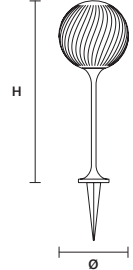

 USA 1xE26x60 W MAX (NOT INCL.)*

* BULB MAX Ø 62 mm L 185 mm

Ⓜ : for the US market, refer to the relevant price list.

TEE OUT BOL FIX 20    IP54

∅ 20 cm / 7.90"
H 55 cm / 21.70"

STANDARD LIGHTING

1xE14x10 W MAX (NOT INCL.)*
USA 1xE12x40 W MAX (NOT INCL.)*

* BULB MAX Ø 37 MM L 110 MM

TEE OUT BOL STAKE 20    IP44

∅ 20 cm / 7.90"
H 55 cm / 21.70"

STANDARD LIGHTING

1xE14x10 W MAX (NOT INCL.)*
USA 1xE12x40 W MAX (NOT INCL.)*

* BULB MAX Ø 37 MM L 110 MM

TEE OUT BOL FIX 30    IP54

∅ 30 cm / 11.80"
H 80 cm / 31.50"

STANDARD LIGHTING

1xE27x20 W MAX (NOT INCL.)*
USA 1xE26x60 W MAX (NOT INCL.)*

* BULB MAX Ø 62 mm L 185 mm

TEE OUT BOL STAKE 30    IP44

∅ 30 cm / 11.80"
H 80 cm / 31.50"

STANDARD LIGHTING

1xE27x20 W MAX (NOT INCL.)*
USA 1xE26x60 W MAX (NOT INCL.)*

* BULB MAX Ø 62 mm L 185 mm

TEE OUT STL1 SELF    IP44

∅ 30 cm / 11.80"
H 160 cm / 63.00"

STANDARD LIGHTING

1xE27x20 W MAX (NOT INCL.)*
USA 1xE26x60 W MAX (NOT INCL.)*