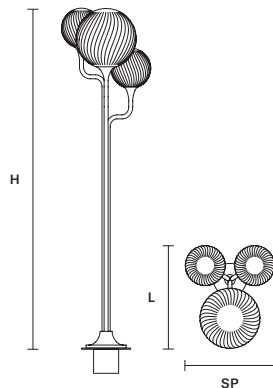

∅ 30 cm / 11.80"
H 160 cm / 63.00"

STANDARD LIGHTING

1xE27x20 W MAX (NOT INCL.)*
USA 1xE26x60 W MAX (NOT INCL.)*

* BULB MAX Ø 62 mm L 185 mm

TEE OUT STL3 SELF    IP44

L 52 cm / 20.50"
H 170 cm / 66.90"
SP 45 cm / 17.70"

STANDARD LIGHTING

2xE14x10 W MAX (NOT INCL.)*
1xE27x20 W MAX (NOT INCL.)**
USA 2xE12x40 W MAX (NOT INCL.)*
1xE26x60 W MAX (NOT INCL.)**

* BULB MAX Ø 37 MM L 110 MM
** BULB MAX Ø 62 mm L 185 mm

TEE OUT STL3 FIX    IP54

L 52 cm / 20.50"
H 170 cm / 66.90"
SP 45 cm / 17.70"

STANDARD LIGHTING

2xE14x10 W MAX (NOT INCL.)*
1xE27x20 W MAX (NOT INCL.)**
USA 2xE12x40 W MAX (NOT INCL.)*
1xE26x60 W MAX (NOT INCL.)**

* BULB MAX Ø 37 MM L 110 MM
** BULB MAX Ø 62 mm L 185 mm

* BULB MAX Ø 37 MM L 110 MM
** BULB MAX Ø 62 mm L 185 mm

☎ : for the US market, refer to the relevant price list.