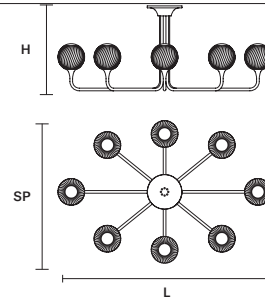

* BULB MAX Ø 37 mm L 110 mm

TEE OUT PL8 OV 120    IP54

L 120 cm / 47.20"
H 63.5 cm / 25.00"
SP 80 cm / 31.50"

STANDARD LIGHTING

8xE14x10 W MAX (NOT INCL.)*
USA 8xE12x40 W MAX (NOT INCL.)*

* BULB MAX Ø 37 mm L 110 mm

TEE OUT PL8 OV 160    IP54

L 160 cm / 63.00"
H 63.5 cm / 25.00"
SP 107 cm / 42.10"

STANDARD LIGHTING

8xE14x10 W MAX (NOT INCL.)*
USA 8xE12x40 W MAX (NOT INCL.)*

* BULB MAX Ø 37 mm L 110 mm

☎ : for the US market, refer to the relevant price list.

TEE OUT A1 20    IP54

L 20 cm / 7.90"
 H 41 cm / 16.10"
 SP 26 cm / 10.20"

STANDARD LIGHTING

1xE14x10 W MAX (NOT INCL.)*

 USA 1xE12x40 W MAX (NOT INCL.)*

* BULB MAX Ø 37 mm L 110 mm

TEE OUT TL1 20    IP44

Ø 20 cm / 7.90"
 H 48 cm / 18.90"