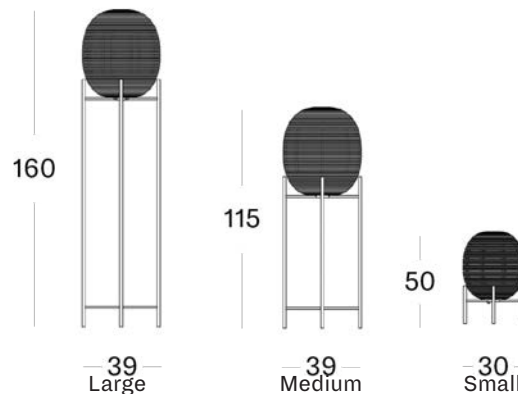

SARI FLOOR LAMP MEDIUM
NATURAL

- Sari floor lamp small / table lamp (LA017)
- Sari floor lamp medium (LA018)
- Sari floor lamp large (LA019)

Materials

- Rattan
- Steel

Colours

- Natural rattan (I206)
- Black steel

Light source

- Floor lamp small / table lamp: ClassicII® LED filament, E27, 4W (max. 60W), Ø60x105H, 470lm, 50/60Hz, AC 220/240V, 25 000h, A++
- Floor lamp medium & large: ClassicII® LED filament 6W (max. 60W), Ø125x175H, 720lm, 50/60Hz, AC 220/240V, 25 000h, A++

About

With the Sari collection, we're introducing a rattan charm offensive. These floor lamps in natural rattan radiate pure warmth and cosiness. Each unique piece is handcrafted to perfection by highly skilled craftsmen from Cirebon, Indonesia. The rattan structure around the light bulb allows for a soft, diffused light that submerges every room in a warm glow. Both beautiful by itself and in group, these lamps will be a charming, natural addition to your interior.

Materials & care

- Each piece is created from hand shaped rattan. Nuts, stripes, irregularities and other variations in size and colour are part of the production process, and not defects of the design or production.
- Frame: black powder coated steel.
- The small lamp comes with a bulb and a 2,5m textile cable, with hand switch and Euro plug.
- The medium and large lamp come with a bulb, a 4m textile cable, foot switch and Euro plug.
- Clean with a moist towel and some natural soap.

Available colours

Dimensions