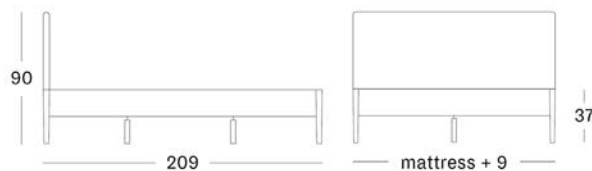

### Dimensions

#### Luca headboard

- Headboard 158: for mattresses with width 140/150 cm.
- Headboard 168: for mattresses with width 160 cm.
- Headboard 188: for mattresses with width 180 cm.

#### Nevada headboard

- Headboard 174: for mattresses with width 140/150 cm.
- Headboard 184: for mattresses with width 160 cm.
- Headboard 204: for mattresses with width 180 cm.

#### Palermo bed

- Length: for mattress length 200 cm. Bedframes for mattress length 190, 210 & 220 cm available as well (with surcharge).
- Palermo bed 140: for mattresses with width 140 cm.
- Palermo bed 160: for mattresses with width 160 cm.
- Palermo bed 180: for mattresses with width 180 cm.