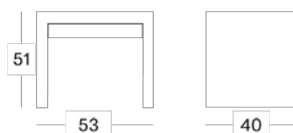

Pong night table