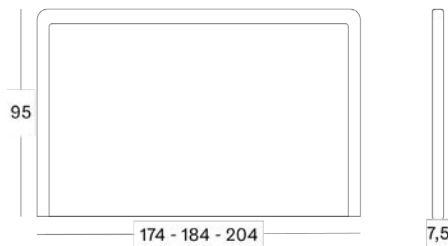

Nevada headboard

- Headboard 174: for mattresses with width 140/150 cm.
- Headboard 184: for mattresses with width 160 cm.
- Headboard 204: for mattresses with width 180 cm.