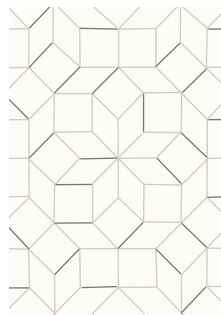

BYZANCE

Colour : 770210
Pile height : 16 mm or 45 mm
Pile weight : 3100gr/m² or 4500gr/m²
Material : 100% New Zealand wool
Design by : Carpet Sign Studio
Colours by : Carpet Sign Studio

Four designs with randomly placed accents.
All kind of shapes are possible up to a size of 430 cm x 470 cm.
Designs are not scaled, but expanded or reduced.

ALHAMBRA 16 mm
175x175

ALHAMBRA
240x170

TARTAN
240x170

ZIG ZAG
240x170

BUBBLES
240x170