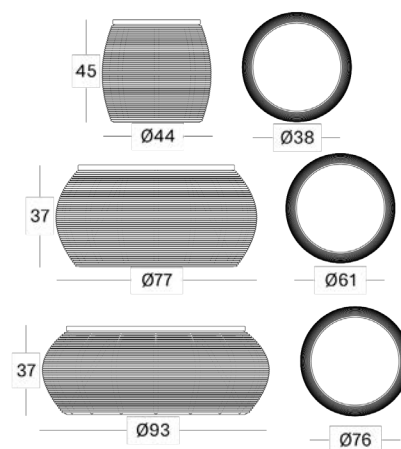

VINCENT SHEPPARD

IVO COLLECTION

IVO COLLECTION

Products

- Ivo side table (GT008)
- Ivo coffee table dia 77 (GT007)
- Ivo coffee table dia 93 (GT006)

Materials

- Aluminium frame
- HDPE-wicker
- HPL-top

Colour

Materials & care

- Clean with a moist towel and non-foaming mild detergent every three months.
- A soft nylon brush or a low pressure air hose can also be used to clean between the weaving.

Dimensions

Black
(S010)

Dimensions

IVO COFFEE TABLE DIA 77
BLACK

IVO SIDE TABLE
BLACK

IVO COFFEE TABLE DIA 93
BLACK