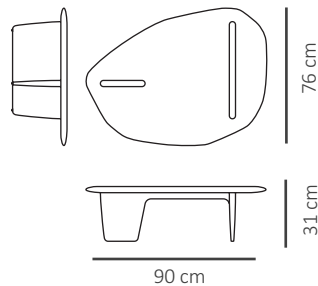

Technical characterics

Top: solid birch stained oak

Feet: solid birch stained oak

Range & Dimensions

Grande table basse | Large coffee table
90 x 76 x 31 cm

Petite table basse | Small coffee table
71 x 58 x 26 cm