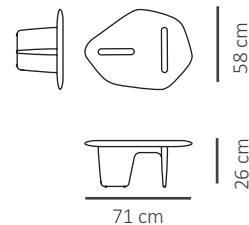

Technical characterics

Top: solid birch stained oak

Feet: solid birch stained oak

Range & Dimensions

Grande table basse | Large coffee table
90 x 76 x 31 cm

Petite table basse | Small coffee table
71 x 58 x 26 cm