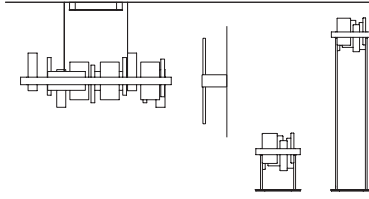

Ribbon

SUSPENSION
APPLIQUE
TABLE LAMP
FLOOR LAMP

Telaio in metallo verniciato. Vetri in piastra. Illuminazione a LED.

Painted metal frame. Plate glasses. LED lighting.

Struktur aus lackiertem Metall. Glas aus gegossenen Glasplatten. LED-Beleuchtung.

Marco de metal pintado. Vidrio en placa. Iluminación LED.

Structure en métal peint. Verre plat. LED éclairage.

Окрашенный металлический каркас. Венецианское рельефное стекло. Светодиод.

这种灯具的结构是涂漆的金属, 而且结构也有一些特别的意大利制造玻璃线条们。 LED照明。

إطار معدني مطلي. زجاج في لوح.
إضاءة ليد.