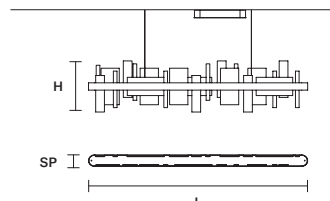

RIBBON S150

L 150 cm / 59.05"
SP 8 cm / 3.14"
H 33 cm / 12.99"

INTEGRATED LED LIGHTING
UP 17 W CRI>95
3000 K – 1854 NOMINAL LM
DOWN 33.5 W CRI>95
3000 K – 4326 NOMINAL LM
DIMM 0-10V