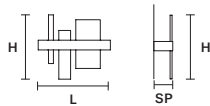

INTEGRATED LED LIGHTING

UP 3.51 W CRI>95
3000 K - 463 NOMINAL LM
DOWN 3.51 W CRI>95
3000 K - 463 NOMINAL LM
DIMM 1-10V + PUSH