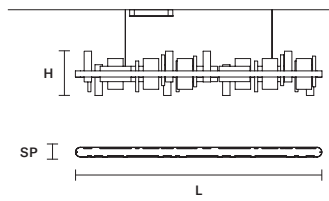

## STANDARD CABLES FOR ALL SUSPENSIONS

**RIBBON S200** 

L 200 cm / 78.74"  
 SP 8 cm / 3.14"  
 H 33 cm / 12.99"

**INTEGRATED LED LIGHTING**  
 UP 21.1 W CRI>95  
 3000 K – 2781 NOMINAL LM  
 DOWN 44.46 W CRI>95  
 3000 K – 5871 NOMINAL LM  
 DIMM 0-10V