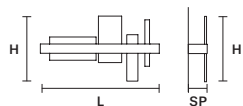

 : for the US market, refer to the relevant price list.

RIBBON A65

L 65 cm / 25.59"  
 SP 10 cm / 3.93"  
 H 33 cm / 12.99"

INTEGRATED LED LIGHTING

UP 5.8 W CRI>95  
 3000 K - 849 NOMINAL LM  
 DOWN 5.8 W CRI>95  
 3000 K - 849 NOMINAL LM  
 DIMM 1-10V + PUSH