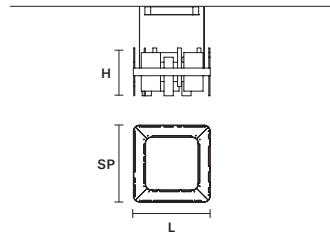

**RIBBON S70** 

L 70 cm / 27.55"  
 SP 8 cm / 3.14"  
 H 33 cm / 12.99"

**INTEGRATED LED LIGHTING**  
 UP 7 W CRI>95  
 3000 K – 927 NOMINAL LM  
 DOWN 15 W CRI>95  
 3000 K – 2008 NOMINAL LM  
 DIMM 0-10V

**RIBBON S80** 

L 80 cm / 31.49"  
 SP 80 cm / 31.49"  
 H 33 cm / 12.99"

**INTEGRATED LED LIGHTING**  
 UP 28.1 W CRI>95  
 3000 K – 4326 NOMINAL LM  
 DOWN 60.85 W CRI>95  
 3000 K – 7416 NOMINAL LM  
 DIMM 0-10V

**RIBBON S50** 

L 50 cm / 19.68"  
 SP 50 cm / 19.68"  
 H 33 cm / 12.99"

**INTEGRATED LED LIGHTING**  
 UP 15.21 W CRI>95  
 3000 K – 2008 NOMINAL LM  
 DOWN 32.76 W CRI>95  
 3000 K – 4326 NOMINAL LM  
 DIMM 0-10V