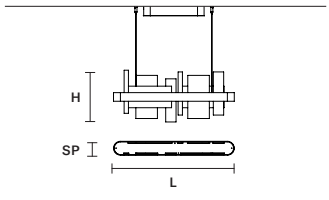

RIBBON S70

L 70 cm / 27.55"
SP 8 cm / 3.14"
H 33 cm / 12.99"

INTEGRATED LED LIGHTING
UP 7 W CRI>95
3000 K – 927 NOMINAL LM
DOWN 15 W CRI>95
3000 K – 2008 NOMINAL LM
DIMM 0-10V