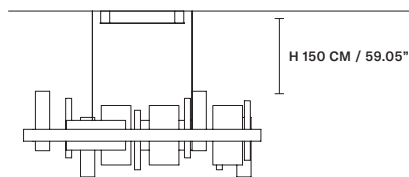

STANDARD CABLES FOR ALL SUSPENSIONS