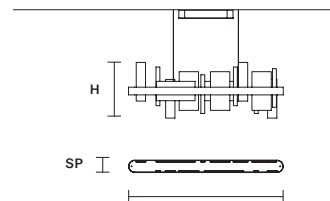

RIBBON S100

L 100 cm / 39.37"
SP 8 cm / 3.14"
H 33 cm / 12.99"

INTEGRATED LED LIGHTING
UP 9.36 W CRI>95
3000 K – 1236 NOMINAL LM
DOWN 21.1 W CRI>95
3000 K – 2781 NOMINAL LM
DIMM 0-10V