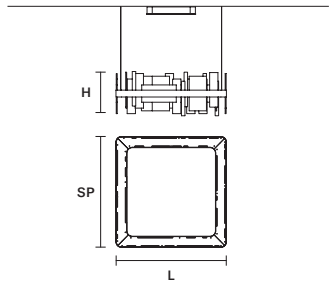

**RIBBON S100** 

L 100 cm / 39.37"  
 SP 8 cm / 3.14"  
 H 33 cm / 12.99"

**INTEGRATED LED LIGHTING**  
 UP 9.36 W CRI>95  
 3000 K – 1236 NOMINAL LM  
 DOWN 21.1 W CRI>95  
 3000 K – 2781 NOMINAL LM  
 DIMM 0-10V

**RIBBON S70** 

L 70 cm / 27.55"  
 SP 8 cm / 3.14"  
 H 33 cm / 12.99"

**INTEGRATED LED LIGHTING**  
 UP 7 W CRI>95  
 3000 K – 927 NOMINAL LM  
 DOWN 15 W CRI>95  
 3000 K – 2008 NOMINAL LM  
 DIMM 0-10V

**RIBBON S80** 

L 80 cm / 31.49"  
 SP 80 cm / 31.49"  
 H 33 cm / 12.99"

**INTEGRATED LED LIGHTING**  
 UP 28.1 W CRI>95  
 3000 K – 4326 NOMINAL LM  
 DOWN 60.85 W CRI>95  
 3000 K – 7416 NOMINAL LM  
 DIMM 0-10V