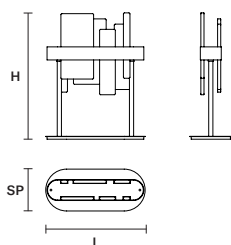

 : for the US market, refer to the relevant price list.

RIBBON A65

L 65 cm / 25.59"  
 SP 10 cm / 3.93"  
 H 33 cm / 12.99"

INTEGRATED LED LIGHTING

UP 5.8 W CRI>95  
 3000 K - 849 NOMINAL LM  
 DOWN 5.8 W CRI>95  
 3000 K - 849 NOMINAL LM  
 DIMM 1-10V + PUSH

RIBBON A37

L 37 cm / 14.56"  
 SP 10 cm / 3.93"  
 H 33 cm / 12.99"

INTEGRATED LED LIGHTING

UP 3.51 W CRI>95  
 3000 K - 463 NOMINAL LM  
 DOWN 3.51 W CRI>95  
 3000 K - 463 NOMINAL LM  
 DIMM 1-10V + PUSH

RIBBON TL

L 38 cm / 14.96"  
 SP 16 cm / 6.29"  
 H 48 cm / 18.89"

INTEGRATED LED LIGHTING

UP 6 W CRI>95  
 3000 K - 860 NOMINAL LM  
 DOWN 6 W CRI>95  
 3000 K - 860 NOMINAL LM  
 DIMM OWN BUTTON

RIBBON STL