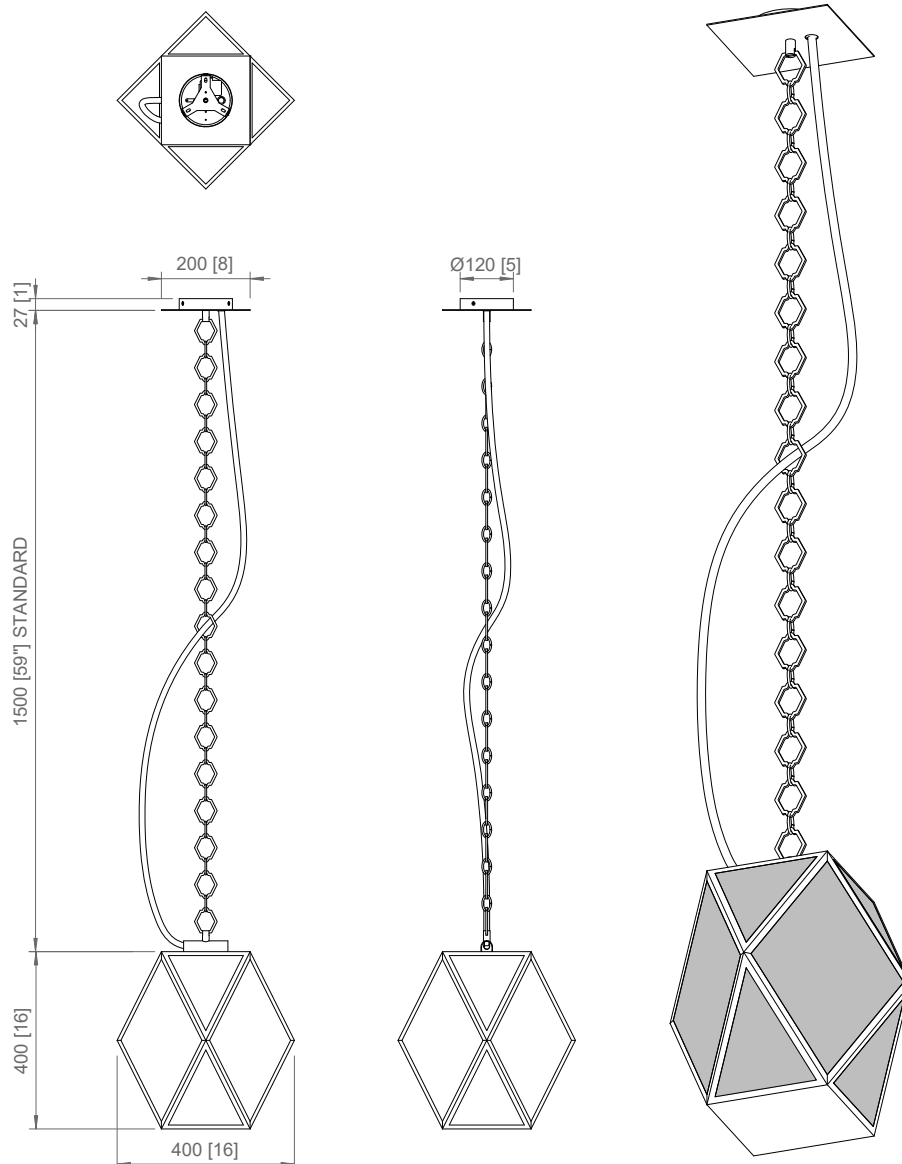

**IMBALLI / PACKAGING**

**Box 1**

L: 640 mm / 25.2"

P: 640 mm / 25.2"

H: 730 mm / 28.7"

Peso: 12.5 kg / 27.5 lbs

**IMBALLI / PACKAGING**

**Box 1**

H: 730 mm / 28.7"

Peso: 12.5 kg / 27.5 lbs

Copyright and/or design rights subsist in this drawing. No part of this drawing may be reproduced in any material form (including photocopying or storing in any medium electronic means, whether or not intentionally and whether or not as part or a larger publication) without the express permission of the copyright owner, Contardi Lighting S.r.l.. Further and without prejudice to the above, this drawing and all information relating thereto is confidential, and shall not be communicated to a third party without the consent of Contardi lighting srl. Contardi lighting srl asserts all rights to be identified as the author of the work and otherwise.