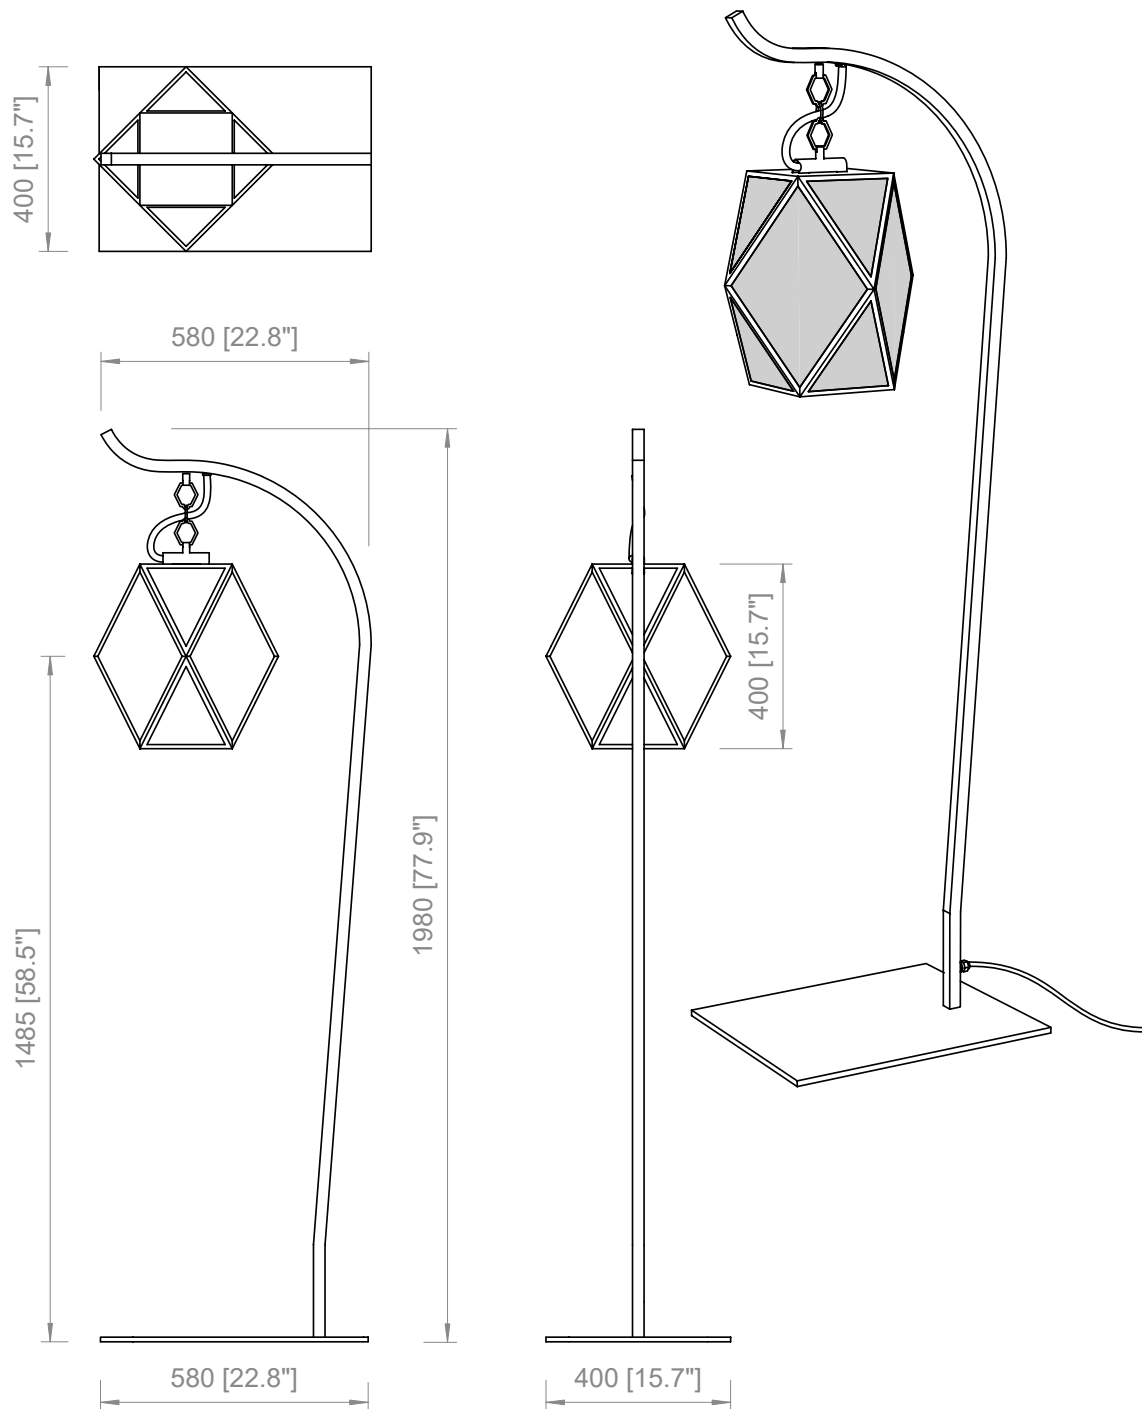

H max. 145 mm / 5.7"

1 X E26 T8  
Tubular LED bulb  
IP65

**BATTERY version**Custom LED  
IP65

Autonomy: 6/8 hours

Lifestyle cycles: 600

Charging time: about 4 hours

Supplied with battery charger

1 x 3W

Custom LED

500 Lm nominali / nominal

2.700 °K; CRI&gt;90

IP65

**IMBALLI / PACKAGING**

Box 1	Box 2
L: 610 mm / 24"	L: 420 mm / 16.5"
P: 370 mm / 14.5"	P: 590 mm / 23.2"
H: 220 mm / 86.6"	H: 50 mm / 1.9"
Peso: 15 kg / 33 lbs	Peso: 18 kg / 39.6 lbs