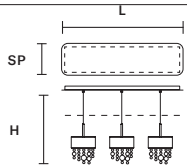

OLÀ C3 LN 75

L 75 cm / 29.52"
SP 20 cm / 7.87"
H MAX 180 cm / 70.86"

STANDARD LIGHTING

6xG9x10 W MAX (NOT INCL.)
USA 3xE12x40 W MAX (NOT INCL.)

INTEGRATED LED LIGHTING

DOWN 22,5 W CRI>90
3000 K – 3240 NOMINAL LM

DIMM 1-10V + PUSH