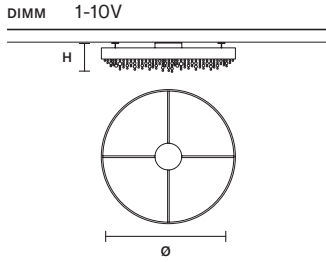

OLÀ S4 OV 100

L 100 cm / 39.37"
 SP 13 cm / 5.12"
 H 20 cm / 7.87"

STANDARD LIGHTING   

4×E14×10 W MAX (NOT INCL.)
 USA 4×E12×40 W MAX (NOT INCL.)

INTEGRATED LED LIGHTING    

UP 5,2 W CRI>95
 3000 K – 618 NOMINAL LM
 DOWN 25,35 W CRI>95
 3000 K – 3016 NOMINAL LM
 DIMM 1-10V

OLÀ S2 OV 50

L 50 cm / 19.69"
 SP 8 cm / 3.14"
 H 18 cm / 7.09"

STANDARD LIGHTING   

2×E27×20 W MAX (NOT INCL.)
 USA 2×E26×60 W MAX (NOT INCL.)

INTEGRATED LED LIGHTING    

UP 5,2 W CRI>95
 3000 K – 618 NOMINAL LM
 DOWN 7,8 W CRI>95
 3000 K – 930 NOMINAL LM
 DIMM 1-10V + PUSH

OLÀ S1 OV 30

L 30 cm / 11.81"
 SP 7 cm / 2.75"
 H 18 cm / 7.09"

STANDARD LIGHTING   

1×E14×10 W MAX (NOT INCL.)
 USA 1×E12×40 W MAX (NOT INCL.)

INTEGRATED LED LIGHTING    

UP 4 W CRI>95
 3000 K – 464 NOMINAL LM
 DOWN 4 W CRI>95
 3000 K – 464 NOMINAL LM
 DIMM 1-10V + PUSH

 : for the US market, refer to the relevant price list.

OLÀ PL12 120

ø 120 cm / 47.24"
H 26 cm / 10.23"

STANDARD LIGHTING 
12xE27x20 W MAX (NOT INCL.)
USA 12xE26x60 W MAX (NOT INCL.)

INTEGRATED LED LIGHTING 
DOWN 62,4 W CRI>95
3000 K – 7425 NOMINAL LM