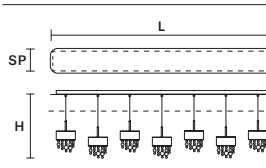

OLÀ C7 LN 175

L 175 cm / 68.89"
SP 20 cm / 7.87"
H MAX 180 cm / 70.86"

STANDARD LIGHTING

14xG9x10 W MAX (NOT INCL.)
USA 7xE12x40 W MAX (NOT INCL.)

INTEGRATED LED LIGHTING

DOWN 52,5 W CRI>90
3000 K – 7560 NOMINAL LM

DIMM 1-10V + DALI + PUSH