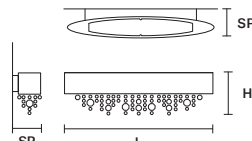

OLÀ A2 OV 70

L 70 cm / 27.56"
SP 15 cm / 5.90"
H 20 cm / 7.87"

STANDARD LIGHTING

2×E27×20 W MAX (NOT INCL.)
USA 2×E26×60 W MAX (NOT INCL.)

INTEGRATED LED LIGHTING

UP 11,7 W CRI>95
3000 K – 1390 NOMINAL LM
DOWN 19,5 W CRI>95
3000 K – 2300 NOMINAL LM
DIMM NO