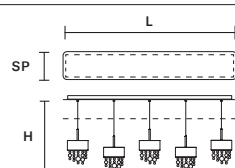

OLÀ C5 LN 125

L 125 cm / 49.21"
SP 20 cm / 7.87"
H MAX 130 cm / 51.18"

STANDARD LIGHTING

10xG9x10 W MAX (NOT INCL.)
USA 5xE12x40 W MAX (NOT INCL.)

INTEGRATED LED LIGHTING

DOWN 37,5 W CRI>90
3000 K – 5400 NOMINAL LM

DIMM 1-10V + DALI + PUSH