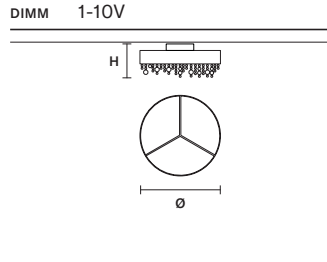

 : for the US market, refer to the relevant price list.

OLÀ PL12 120

ø 120 cm / 47.24"
H 26 cm / 10.23"

STANDARD LIGHTING 
12xE27x20 W MAX (NOT INCL.)
USA 12xE26x60 W MAX (NOT INCL.)

INTEGRATED LED LIGHTING 
DOWN 62,4 W CRI>95
3000 K – 7425 NOMINAL LM

OLÀ PL6 90

ø 90 cm / 35.50"
H 26 cm / 10.23"

STANDARD LIGHTING 
8xE27x20 W MAX (NOT INCL.)
USA 8xE26x60 W MAX (NOT INCL.)

INTEGRATED LED LIGHTING 
DOWN 31,2 W CRI>95
3000 K – 3708 NOMINAL LM

OLÀ PL6 60

ø 60 cm / 23.62"
H 26 cm / 10.23"

STANDARD LIGHTING 
6xE27x20 W MAX (NOT INCL.)
USA 6xE26x60 W MAX (NOT INCL.)

INTEGRATED LED LIGHTING 
DOWN 23,4 W CRI>95
3000 K – 2784 NOMINAL LM

OLÀ PL6 40

ø 40 cm / 15.74"
H 26 cm / 10.23"

STANDARD LIGHTING 
6xE14x10 W MAX (NOT INCL.)
USA 6xE12x40 W MAX (NOT INCL.)