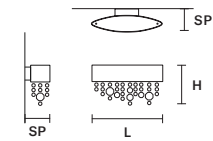

OLÀ A1 OV 30

L 30 cm / 11.81"
 SP 10 cm / 3.94"
 H 18 cm / 7.08"

STANDARD LIGHTING 

1×E14×10 W MAX (NOT INCL.)
 USA 1×E12×40 W MAX (NOT INCL.)

INTEGRATED LED LIGHTING 

UP 4 W CRI>95
 3000 K – 464 NOMINAL LM
 DOWN 4 W CRI>95
 3000 K – 464 NOMINAL LM
 DIMM 1-10V + PUSH