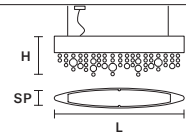

OLÀ S2 OV 50

L 50 cm / 19.69"
 SP 8 cm / 3.14"
 H 18 cm / 7.09"

STANDARD LIGHTING   

2×E27×20 W MAX (NOT INCL.)
 USA 2×E26×60 W MAX (NOT INCL.)

INTEGRATED LED LIGHTING    

UP 5,2 W CRI>95
 3000 K – 618 NOMINAL LM
 DOWN 7,8 W CRI>95
 3000 K – 930 NOMINAL LM
 DIMM 1-10V + PUSH