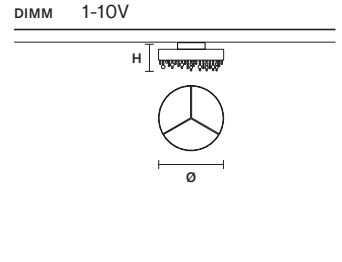

OLÀ PL6 90

ø 90 cm / 35.50"
H 26 cm / 10.23"

STANDARD LIGHTING 
8xE27x20 W MAX (NOT INCL.)
USA 8xE26x60 W MAX (NOT INCL.)

INTEGRATED LED LIGHTING 
DOWN 31,2 W CRI>95
3000 K – 3708 NOMINAL LM

OLÀ PL6 60

ø 60 cm / 23.62"
H 26 cm / 10.23"

STANDARD LIGHTING 
6xE27x20 W MAX (NOT INCL.)
USA 6xE26x60 W MAX (NOT INCL.)

INTEGRATED LED LIGHTING 
DOWN 23,4 W CRI>95
3000 K – 2784 NOMINAL LM

OLÀ PL6 40

ø 40 cm / 15.74"
H 26 cm / 10.23"

STANDARD LIGHTING 
6xE14x10 W MAX (NOT INCL.)
USA 6xE12x40 W MAX (NOT INCL.)

INTEGRATED LED LIGHTING 
DOWN 13,7 W CRI>95
3000 K – 1625 NOMINAL LM

: for the US market, refer to the relevant price list.

OLÀ PL8 OV 210

L 210 cm / 82.67"
 SP 20 cm / 7.87"
 H 26 cm / 10.23"

STANDARD LIGHTING  