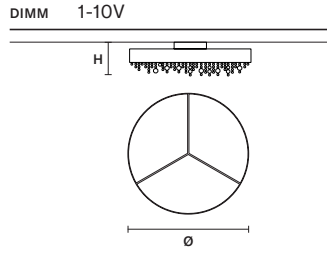

OLÀ S2 OV 50

L 50 cm / 19.69"
 SP 8 cm / 3.14"
 H 18 cm / 7.09"

STANDARD LIGHTING   

2×E27×20 W MAX (NOT INCL.)
 USA 2×E26×60 W MAX (NOT INCL.)

INTEGRATED LED LIGHTING    

UP 5,2 W CRI>95
 3000 K – 618 NOMINAL LM
 DOWN 7,8 W CRI>95
 3000 K – 930 NOMINAL LM
 DIMM 1-10V + PUSH

OLÀ S1 OV 30

L 30 cm / 11.81"
 SP 7 cm / 2.75"
 H 18 cm / 7.09"

STANDARD LIGHTING   

1×E14×10 W MAX (NOT INCL.)
 USA 1×E12×40 W MAX (NOT INCL.)

INTEGRATED LED LIGHTING    

UP 4 W CRI>95
 3000 K – 464 NOMINAL LM
 DOWN 4 W CRI>95
 3000 K – 464 NOMINAL LM
 DIMM 1-10V + PUSH

 : for the US market, refer to the relevant price list.

OLÀ PL12 120

ø 120 cm / 47.24"
H 26 cm / 10.23"

STANDARD LIGHTING 
12xE27x20 W MAX (NOT INCL.)
USA 12xE26x60 W MAX (NOT INCL.)

INTEGRATED LED LIGHTING 
DOWN 62,4 W CRI>95
3000 K – 7425 NOMINAL LM

OLÀ PL6 90

ø 90 cm / 35.50"
H 26 cm / 10.23"

STANDARD LIGHTING 
8xE27x20 W MAX (NOT INCL.)
USA 8xE26x60 W MAX (NOT INCL.)

INTEGRATED LED LIGHTING 
DOWN 31,2 W CRI>95
3000 K – 3708 NOMINAL LM

OLÀ PL6 60

ø 60 cm / 23.62"
H 26 cm / 10.23"