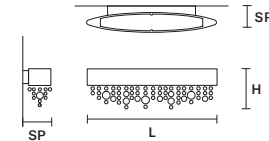

OLÀ A2 OV 50

L 50 cm / 19.68"
 SP 12 cm / 4.72"
 H 18 cm / 7.08"

STANDARD LIGHTING 

2×E27×20 W MAX (NOT INCL.)
 USA 2×E26×60 W MAX (NOT INCL.)

INTEGRATED LED LIGHTING 

UP 5,2 W CRI>95
 3000 K – 618 NOMINAL LM
 DOWN 7,8 W CRI>95
 3000 K – 930 NOMINAL LM
 DIMM 1-10V + PUSH