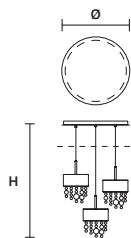

OLÀ C3 RD 40

ø 40 cm / 15.74"
H MAX 180 cm / 70.86"

STANDARD LIGHTING

6xG9x10 W MAX (NOT INCL.)
USA 3xE12x40 W MAX (NOT INCL.)

INTEGRATED LED LIGHTING

DOWN 22,5 W CRI>90
3000 K – 3240 NOMINAL LM

DIMM 1-10V + PUSH