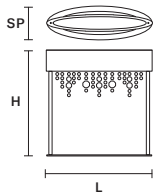

OLÀ TL2

L 50 cm / 19.68"
 SP 16 cm / 6.30"
 H 50 cm / 19.68"

STANDARD LIGHTING 

2×E27×20 W MAX (NOT INCL.)
 USA 2×E26×60 W MAX (NOT INCL.)

INTEGRATED LED LIGHTING 

UP 5,2 W CRI>95
 3000 K – 618 NOMINAL LM
 DOWN 7,8 W CRI>95
 3000 K – 930 NOMINAL LM
 DIMM OWN BUTTON