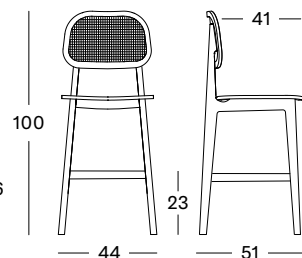

TITUS LOUNGE CHAIR

natural oak / natural cane
padded seat in chestnut faux leather
other fabric available upon request

TITUS LOUNGE CHAIR

black stained oak / natural cane
padded seat in black faux leather
other fabric available upon request

PRODUCT	CODE	FINISH	GLIDES	PACKAGING DIMENSION (cm)	CBM (m³)	WEIGHT (kg)
dining chair	DC054C016	natural varnished oak	felt	60x50x96 (packed per 2)	0,29	7,1
dining chair	DC054C015	black stained oak	felt	60x50x96 (packed per 2)	0,29	7,1
counter stool	CS119C016	natural varnished oak	felt	55x53x113	0,33	6,5
counter stool	CS119C015	black stained oak	felt	55x53x113	0,33	6,5
bar stool	BS119C016	natural varnished oak	felt	55x53x113	0,33	6,5
bar stool	BS119C015	black stained oak	felt	55x53x113	0,33	6,5
lounge chair	CH097C016	natural varnished oak	nylon	73x68x76	0,38	11
lounge chair	CH096C015	black stained oak	nylon	73x68x76	0,38	11

COLOURS

UPHOLSTERY

DIMENSIONS

dining chair

counter stool

bar stool

lounge chair

MAINTENANCE AND CARE

Your chair can easily be maintained with a moist towel and some natural, mild soap.