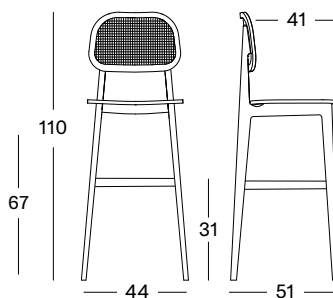

bar stool

lounge chair