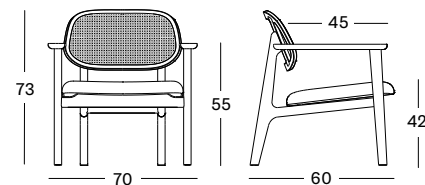

MAINTENANCE AND CARE

Your chair can easily be maintained with a moist towel and some natural, mild soap.