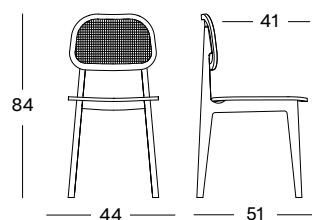

PRODUCT	CODE	FINISH	GLIDES	PACKAGING DIMENSION (cm)	CBM (m³)	WEIGHT (kg)
dining chair	DC054C016	natural varnished oak	felt	60x50x96 (packed per 2)	0,29	7,1
dining chair	DC054C015	black stained oak	felt	60x50x96 (packed per 2)	0,29	7,1
counter stool	CS119C016	natural varnished oak	felt	55x53x113	0,33	6,5
counter stool	CS119C015	black stained oak	felt	55x53x113	0,33	6,5
bar stool	BS119C016	natural varnished oak	felt	55x53x113	0,33	6,5
bar stool	BS119C015	black stained oak	felt	55x53x113	0,33	6,5
lounge chair	CH097C016	natural varnished oak	nylon	73x68x76	0,38	11
lounge chair	CH096C015	black stained oak	nylon	73x68x76	0,38	11

COLOURS

NATURAL OAK C016
VARNISH

BLACK STAINED OAK C015
VARNISH

UPHOLSTERY

CHESTNUT V1313
FAUX LEATHER

BLACK V0202
FAUX LEATHER

DIMENSIONS

dining chair