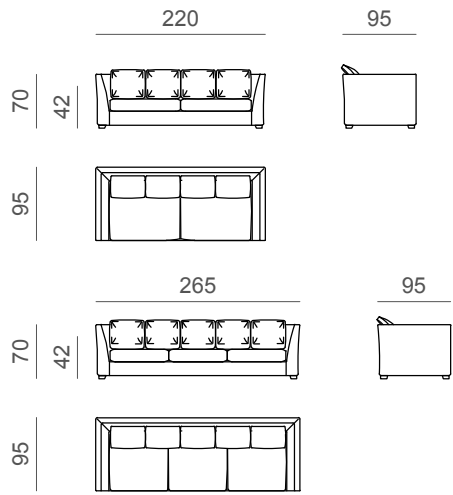

BERENSON sofa

- Width:** L220 / L265
- Height:** H70
- Depth:** P95
- Weight:** 90kg - 198lb / 100kg - 220lb
- Structure:** Plywood frame. Feet available in wooden finish
- Covering:** Fabric or Leather
- Notes:** Sofa with removable covering

Technical drawing

COM requirement L220
fabric: 20,5 linear meters
leather: 35 square meters

COM requirement L265
fabric: 23,5 linear meters
leather: 42,5 square meters

	Email: info@oasisgroup.it		.	.	.		
	Fax: 0434/654850		.	.	.		
	Telephone number: 0434/654752		.	.	.		
	0434/654752		.	.	.		
Model HOME			Size A4	Description BERENSON		Item ref 5HMSEA2__	
Draftsman	Check	Date	Scale	sofa		Drawing ref	
						Date of final approval	TECHNICAL OFFICE