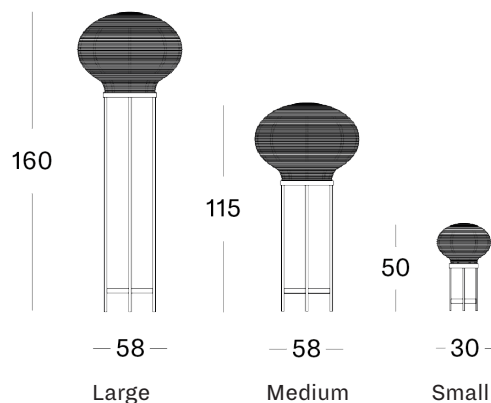

WADU FLOOR LAMP MEDIUM
NATURAL

- Wadu floor lamp small / table lamp (LA014)
- Wadu floor lamp medium (LA015)
- Wadu floor lamp large (LA016)

Materials

- Rattan
- Steel

Colours

- Natural rattan (I206)
- Black steel

Light source

- Floor lamp small / table lamp: ClassicII LED filament, E27, 4W (max. 60W), Ø60x105H, 470lm, 50/60Hz, AC 220/240V, 25 000h, A++
- Floor lamp medium & large: ClassicII LED filament 6W (max. 60W), Ø125x175H, 720lm, 50/60Hz, AC 220/240V, 25 000h, A++

About

With the Wadu collection, we're introducing a rattan charm offensive. These floor lamps in natural rattan radiate pure warmth and cosiness. Each unique piece is handcrafted to perfection by highly skilled craftsmen from Cirebon, Indonesia. The rattan structure around the light bulb allows for a soft, diffused light that submerges every room in a warm glow. Both beautiful by itself and in group, these lamps will be a charming, natural addition to your interior.

Materials & care

- Each piece is created from hand shaped rattan. Nuts, stripes, irregularities and other variations in size and colour are part of the production process, and not defects of the design or production.
- Frame: black powder coated steel.
- The small lamp comes with a bulb and a 2,5m textile cable, with hand switch and Euro plug.
- The medium and large lamp come with a bulb, a 4m textile cable, foot switch and Euro plug.
- Clean with a moist towel and some natural soap.

Available colours

Dimensions