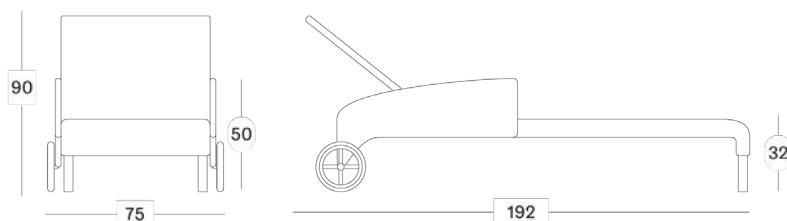

Safi sunlounger with arms