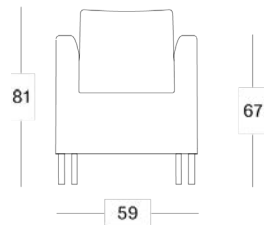

*= cat. B/C/G/COM

Cushion thickness

- Dining chair: 4 cm, with piping
- Lounge chair and sofas: 12 cm, without piping
- Sunlounger: 3 cm, with piping

Throw pillows

- C*092 (40x40cm)
- C*067 (45x50cm)
- C*095 (Set of 2, 35x35cm)

Material

- Polyethylene wicker
- Aluminium frame
- Glass

Colours

- Old lace (S007)

Cushion code

- C*022 (dining chair)
- Q*250 (lounge chair)
- Q*251 (lounge sofa 2S)
- Q*252 (lounge sofa 3S)
- C*120 (cushion sunlounger with removable cover)
- C*020 (cushion sunlounger with non-removable cover)

*= cat. B/C/G/COM

Dimensions

Safi dining chair

Safi dining table

Safi lounge chair

Safi side table

Safi lounge sofa 2S

Safi lounge sofa 3S