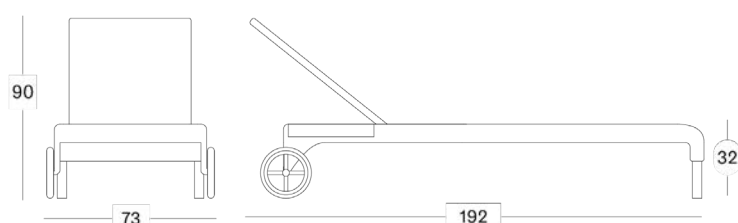

Safi sunlounger

SAFI LOUNGE CHAIR
OLD LACE / FABRIC: CANVAS