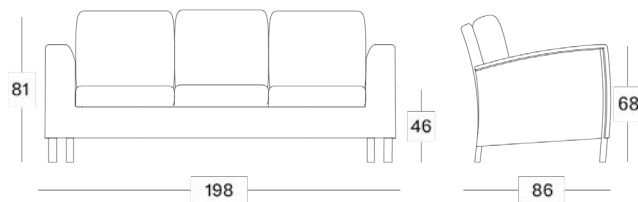

*= cat. B/C/G/COM

Cushion thickness

- Dining chair: 4 cm, with piping
- Lounge chair and sofas: 12 cm, without piping
- Sunlounger: 3 cm, with piping

Throw pillows

- C*092 (40x40cm)
- C*067 (45x50cm)
- C*095 (Set of 2, 35x35cm)

*= cat. B/C/G/COM

Dimensions

Safi dining chair

Safi dining table

Safi lounge chair

Safi side table

Safi lounge sofa 2S

Safi lounge sofa 3S