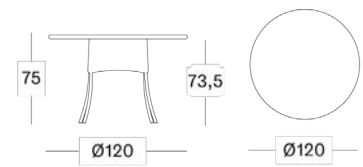

*= cat. B/C/G/COM

Cushion thickness

- Dining chair: 4 cm, with piping
- Lounge chair and sofas: 12 cm, without piping
- Sunlounger: 3 cm, with piping

Throw pillows

- C*092 (40x40cm)
- C*067 (45x50cm)
- C*095 (Set of 2, 35x35cm)

*= cat. B/C/G/COM

Dimensions

Safi dining chair

Safi dining table

Safi lounge chair

Safi side table

Safi lounge sofa 2S

Safi lounge sofa 3S