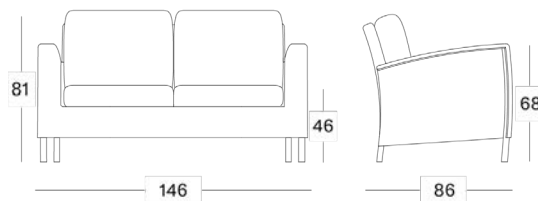

*= cat. B/C/G/COM

Cushion thickness

- Dining chair: 4 cm, with piping
- Lounge chair and sofas: 12 cm, without piping
- Sunlounger: 3 cm, with piping

Throw pillows

- C*092 (40x40cm)
- C*067 (45x50cm)
- C*095 (Set of 2, 35x35cm)

*= cat. B/C/G/COM

Dimensions

Safi dining chair

Safi dining table

Safi lounge chair

Safi side table

Safi lounge sofa 2S

Safi lounge sofa 3S