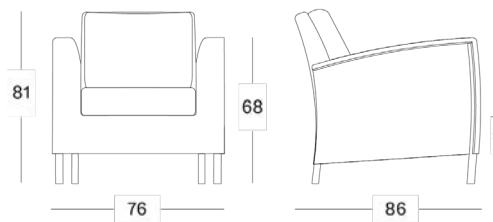

*= cat. B/C/G/COM

Cushion thickness

- Dining chair: 4 cm, with piping
- Lounge chair and sofas: 12 cm, without piping
- Sunlounger: 3 cm, with piping

Throw pillows

- C*092 (40x40cm)
- C*067 (45x50cm)
- C*095 (Set of 2, 35x35cm)

*= cat. B/C/G/COM

Dimensions

Safi dining chair

Safi dining table

Safi lounge chair

Safi side table

Safi lounge sofa 2S

Safi lounge sofa 3S