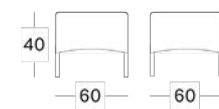

*= cat. B/C/G/COM

Cushion thickness

- Dining chair: 4 cm, with piping
- Lounge chair and sofas: 12 cm, without piping
- Sunlounger: 3 cm, with piping

Throw pillows

- C*092 (40x40cm)
- C*067 (45x50cm)
- C*095 (Set of 2, 35x35cm)

*= cat. B/C/G/COM

Dimensions

Safi dining chair

Safi dining table

Safi lounge chair

Safi side table

Safi lounge sofa 2S

Safi lounge sofa 3S